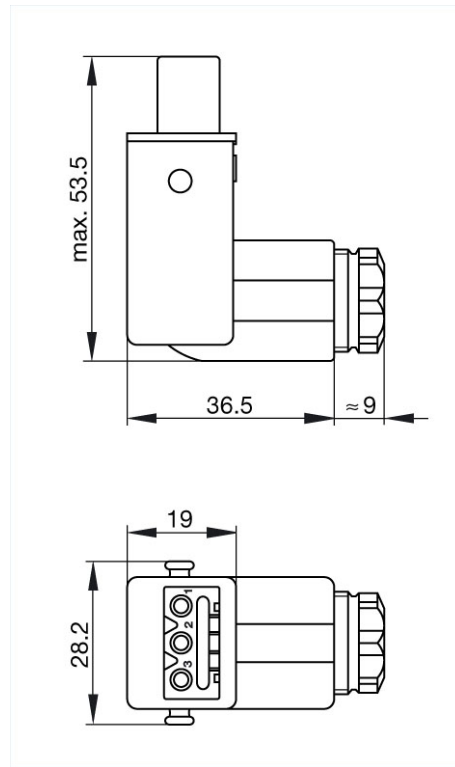

Picture
Drawing

Belden Deutschland GmbH
Im Gewerbepark 2
58579 Schalksmühle
Germany
Phone: +49 7127/14-1806
E-Mail: icos-sales@belden.com

The information published in the websites has been compiled as carefully as possible. It is subject to alteration without notice in technical as well as in price-related/commercial respect. The complete information and data were available on user documentation. Mandatory information can only be obtained by a concrete query.