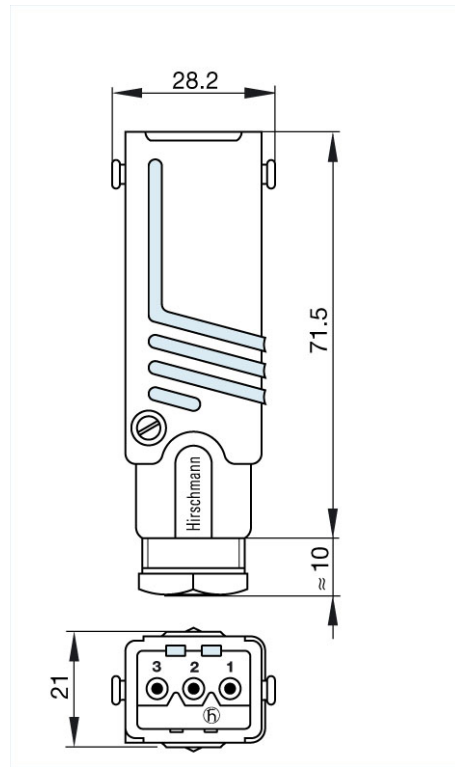

Industrial Connecting Solutions:Rectangular Connectors:Power Connectors (ST series):Cable plug:STAS 3 N schwarz/black
<https://www.e-catalog.beldensolutions.com:443/link/57078-24228-256261-24351-24355-36007/en/conf/ui/state>

Picture
Drawing

Belden Deutschland GmbH
Im Gewerbepark 2
58579 Schalksmühle
Germany
Phone: +49 7127/14-1806
E-Mail: icos-sales@belden.com

The information published in the websites has been compiled as carefully as possible. It is subject to alteration without notice in technical as well as in price-related/commercial respect.
The complete information and data were available on user documentation. Mandatory information can only be obtained by a concrete query.