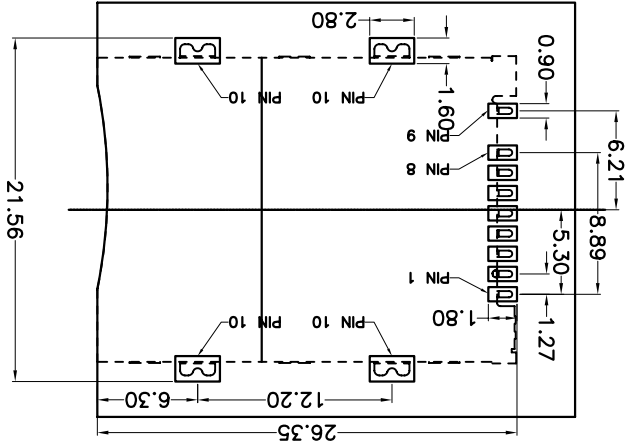

PIN NO.	NAME
PIN 1	VCC
PIN 2	GND
PIN 3	RST
PIN 4	VPP
PIN 5	CLK
PIN 6	I/O
PIN 7	DATO
PIN 8	MCMD
PIN 9	CARD DETECT Switch
PIN 10	GND

- NOTES:
- MATERIAL: HIGH TEMPERATURE THERMOPLASTIC HOUSING; UL94V_0.COLOR:BLACK.
 - CONTACT: COPPER ALLOYS.
 - COVER: COPPER ALLOYS OR STEEL.
 - PLATING: UNDERPLATE: NICKEL. CONTACT AREA: GOLD OVER NICKEL. SOLDER AREA: TIN OVER NICKEL.
 - MULTIMEDIA CARD COMPATIBLE

RECOMMENDED P.C.B HOLE LAYOUT
COMPONENT SIDE VIEW(TOLERANCE: +/-0.05)

TOLERANCE:
X.X ±0.30
X.XX ±0.25
X.XXX ±0.15
X.X' ±2
X.X' ±0.5

SCALE:1:1
SIZE: A4
UNIT: mm [inch]

DRAWN BY: 陈一鸣
CHECKED BY: 马跃
APPROVED BY: 柯南

DATE: 2014-02-23
DATE: 2014-02-23
DATE: 2014-02-23

PART NAME: STM PUSH 8+1无柱

PART NO.: HYC143-SIM09-190
MOLD NO.:
DRAW NO.: HYC-SIM16980131
SHEET NO.: 1 OF 1

深圳市华宇创精密电子有限公司

X-ON Electronics

Largest Supplier of Electrical and Electronic Components