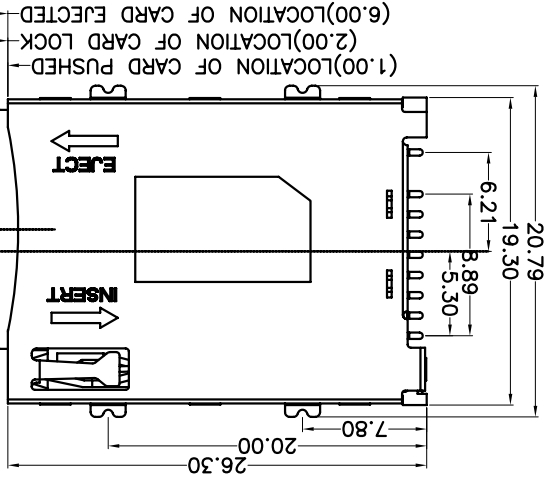

PIN NO.	NAME
PIN 1	VCC
PIN 2	GND
PIN 3	RST
PIN 4	VPP
PIN 5	CLK
PIN 6	I/O
PIN 7	DATO
PIN 8	MCMD
PIN 9	CARD DETECT Switch
PIN 10	GND

- NOTES:
- MATERIAL: HIGH TEMPERATURE THERMOPLASTIC HOUSING; UL94V_0.COLOR:BLACK.
 - CONTACT: COPPER ALLOYS.
 - COVER: COPPER ALLOYS OR STEEL.
 - PLATING: UNDERPLATE: NICKEL. CONTACT AREA: GOLD OVER NICKEL. SOLDER AREA: TIN OVER NICKEL.
 - MULTIMEDIA CARD COMPATIBLE

RECOMMENDED P.C.B HOLE LAYOUT
COMPONENT SIDE VIEW(TOLERANCE: +/-0.05)

TOLERANCE:
X.X ±0.30
X.XX ±0.25
X.XXX ±0.15
X.X' ±2
X.X' ±0.5

SCALE:1:1
SIZE: A4
UNIT: mm [inch]

DRAWN BY: 陈一鸣
CHECKED BY: 马跃
APPROVED BY: 柯南

DATE: 2014-02-23
DATE: 2014-02-23
DATE: 2014-02-23

PART NAME: STM PUSH 8+1无柱

PART NO.: HYC143-SIM09-190
MOLD NO.:
DRAW NO.: HYC-SIM16980131
SHEET NO.: 1 OF 1

深圳市华宇创精密电子有限公司

X-ON Electronics

Largest Supplier of Electrical and Electronic Components