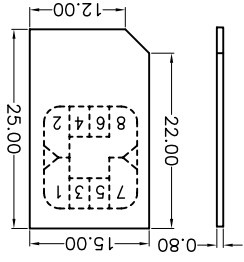

PIN NO.	NAME
PIN 1	VCC
PIN 2	GND
PIN 3	RST
PIN 4	VPP
PIN 5	CLK
PIN 6	I/O
PIN 7	DATO
PIN 8	MCMD
PIN 9	CARD DETECT Switch
PIN 10	GND

- NOTES:
- MATERIAL: HIGH TEMPERATURE THERMOPLASTIC HOUSING; UL94V_0.COLOR:BLACK.
 - CONTACT: COPPER ALLOYS.
 - COVER: COPPER ALLOYS OR STEEL.
 - PLATING: UNDERPLATE: NICKEL. CONTACT AREA: GOLD OVER NICKEL. SOLDER AREA: TIN OVER NICKEL.
 - MULTIMEDIA CARD COMPATIBLE

RECOMMENDED P.C.B HOLE LAYOUT
COMPONENT SIDE VIEW(TOLERANCE: +/-0.05)

TOLERANCE:
X.X ±0.30
X.XX ±0.25
X.XXX ±0.15
X.X' ±2
X.X' ±0.5

SCALE:1:1
SIZE: A4
UNIT: mm [inch]

DRAWN BY: 陈一鸣
CHECKED BY: 马跃
APPROVED BY: 柯南

DATE: 2014-02-23
DATE: 2014-02-23
DATE: 2014-02-23

PART NAME: STM PUSH 8+1无柱

PART NO.: HYC143-SIM09-190
MOLD NO.:
DRAW NO.: HYC-SIM16980131
SHEET NO.: 1 OF 1

深圳市华宇创精密电子有限公司

X-ON Electronics

Largest Supplier of Electrical and Electronic Components