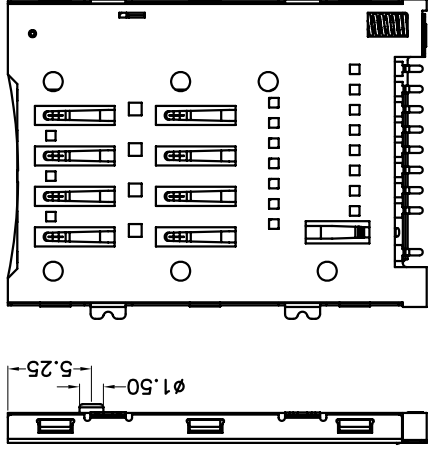

PIN NO.	NAME
PIN 1	VCC
PIN 2	GND
PIN 3	RST
PIN 4	VPP
PIN 5	CLK
PIN 6	I/O
PIN 7	DATO
PIN 8	MCMD
PIN 9	CARD DETECT Switch
PIN 10	GND

- NOTES:
- MATERIAL: HIGH TEMPERATURE THERMOPLASTIC HOUSING; UL94V_0.COLOR:BLACK.
 - CONTACT: COPPER ALLOYS.
 - COVER: COPPER ALLOYS OR STEEL.
 - PLATING: UNDERPLATE: NICKEL. CONTACT AREA: GOLD OVER NICKEL. SOLDER AREA: TIN OVER NICKEL.
 - MULTIMEDIA CARD COMPATIBLE

RECOMMENDED P.C.B HOLE LAYOUT
COMPONENT SIDE VIEW(TOLERANCE: +/-0.05)

TOLERANCE:
X.X ±0.30
X.XX ±0.25
X.XXX ±0.15
X.X' ±2
X.X' ±0.5

SCALE:1:1
SIZE: A4
UNIT: mm [inch]

DRAWN BY: 陈一鸣
CHECKED BY: 马跃
APPROVED BY: 柯南

DATE: 2014-02-23
DATE: 2014-02-23
DATE: 2014-02-23

PART NAME: STM PUSH 8+1无柱

PART NO.: HYC143-SIM09-190
MOLD NO.:
DRAW NO.: HYC-SIM16980131
SHEET NO.: 1 OF 1

深圳市华宇创精密电子有限公司

X-ON Electronics

Largest Supplier of Electrical and Electronic Components