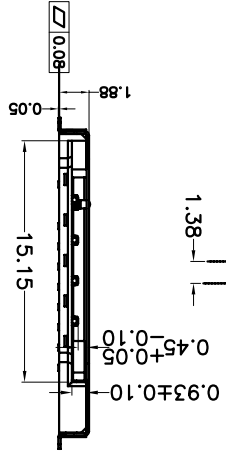

PIN NO.	NAME
PIN 1	VCC
PIN 2	GND
PIN 3	RST
PIN 4	VPP
PIN 5	CLK
PIN 6	I/O
PIN 7	DATO
PIN 8	MCMD
PIN 9	CARD DETECT Switch
PIN 10	GND

- NOTES:
- MATERIAL: HIGH TEMPERATURE THERMOPLASTIC HOUSING; UL94V_0.COLOR:BLACK.
 - CONTACT: COPPER ALLOYS.
 - COVER: COPPER ALLOYS OR STEEL.
 - PLATING: UNDERPLATE: NICKEL. CONTACT AREA: GOLD OVER NICKEL. SOLDER AREA: TIN OVER NICKEL.
 - MULTIMEDIA CARD COMPATIBLE

RECOMMENDED P.C.B HOLE LAYOUT
COMPONENT SIDE VIEW(TOLERANCE: +/-0.05)

TOLERANCE:
X.X ±0.30
X.XX ±0.25
X.XXX ±0.15
X.X' ±2
X.X' ±0.5

SCALE:1:1
SIZE: A4
UNIT: mm [inch]

DRAWN BY: 陈一鸣
CHECKED BY: 马跃
APPROVED BY: 柯南

DATE: 2014-02-23
DATE: 2014-02-23
DATE: 2014-02-23

PART NAME: STM PUSH 8+1无柱

PART NO.: HYC143-SIM09-190
MOLD NO.:
DRAW NO.: HYC-SIM16980131
SHEET NO.: 1 OF 1

深圳市华宇创精密电子有限公司

X-ON Electronics

Largest Supplier of Electrical and Electronic Components