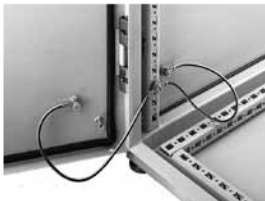

PROLINE™ GROUNDING KIT

The Grounding Kit allows a PROLINE™ enclosure to be grounded to VDE specifications. Includes six 12 gauge wires 411-mm (16.19-in.) long with ring terminations and M6 mounting hardware.

BULLETIN: P9

Catalog Number	Wire Size	Length Between Ring Terminals mm/in.	Ring Terminal Hole Diameter mm/in.
PGK	12 ga.	411 16.19	7 .29