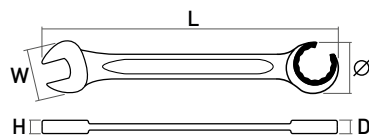

PRODUCT INFORMATION SHEET

Open-end ratchet spanner

Product description

Combination ratchet spanners are used to unscrew and tighten threaded joints ended with a hexagonal or dodecagonal fixing element. Thanks to the ratchet, there is no need to take the spanner off the nut to make another turn, which significantly reduces the working time. Whilst the special design of the open-end ratchet mechanism allows the key to be placed anywhere.

Characteristics

- made of high-quality chrome-vanadium alloy steel, strong and durable, perfect for spanners;
- hexagonal ring side with ratchet mechanism;
- ratchet mechanism with 72 teeth;
- the open-end design of the ratchet mechanism allows the spanner to be put on the pins regardless of their length, similarly to a flat tip;
- flat side set at an angle of 15° for optimal access to the fixing element.

Technical data

HÖGERT	Barcode	Profile	L	W	Φ	H	D	Box	Case
HT1R070	5902801373886	8 mm	160	23	28,2	6	13,3	1	10
HT1R071	5902801373909	10 mm	160	23	28,2	6	13,3	1	10
HT1R072	5902801373916	13 mm	190	30	34,7	6,5	14,5	1	10
HT1R073	5902801373961	17 mm	215	36	39,3	7	15,3	1	10
HT1R074	5902801373985	19 mm	230	40	43,5	8,3	16,5	1	10