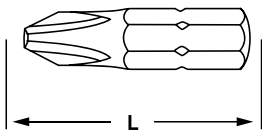

PRODUCT INFORMATION SHEET

PZ screwdriver bits

Product description

Pozidrive PZ cross head screwdriver bits used in corded and cordless drills. A must-have tool in workshop and repair/construction works.

Characteristics

- durable, made of high grade S2 alloy steel;
- anti-slip system with special knurling on the surface of the working tip prevents the screwdriver bit from slipping off the screw head;
- 1/4" HEX profile;
- resistant to deformation;
- forged moulded;
- hardness 58-61 HRC;
- manufactured in compliance with DIN 3126;
- recommended for high frequency and heavy duty applications;
- 5 pcs. packed in a custom reusable card for easy storage of screwdriver bits.