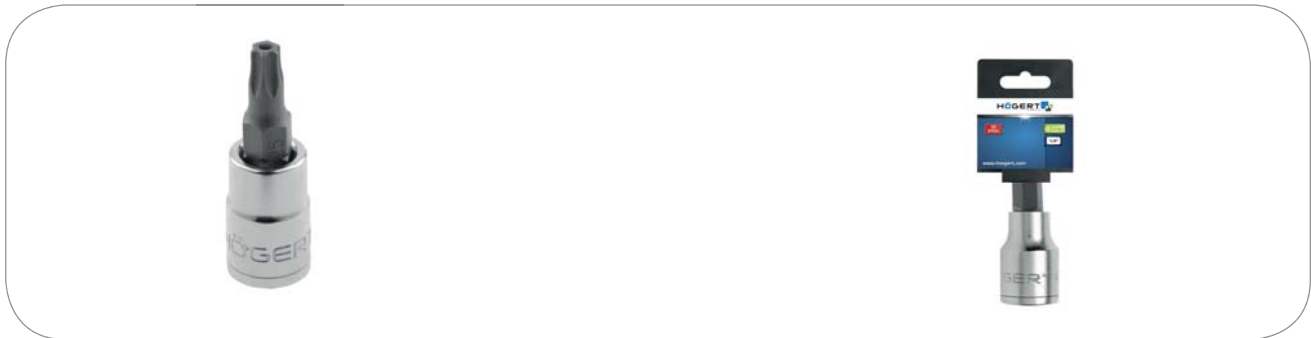

PRODUCT INFORMATION SHEET

Tamper Torx bit socket

Characteristics:

- size 1/4";
- made from high-quality S2 alloy steel;
- drop-forged bit;
- socket made from high-quality CrV alloy steel;
- hardness: 58-60 HRC.

Technical specifications

HÖGERT	Barcode	Diagram	Box	Carton
HT1S670	5902801281228	TT6	50 pcs.	500 pcs.
HT1S671	5902801281235	TT7	50 pcs.	500 pcs.
HT1S672	5902801281310	TT8	50 pcs.	500 pcs.
HT1S673	5902801281358	TT9	50 pcs.	500 pcs.
HT1S674	5902801281372	TT10	50 pcs.	500 pcs.
HT1S675	5902801281389	TT15	50 pcs.	500 pcs.
HT1S676	5902801281396	TT20	50 pcs.	500 pcs.
HT1S677	5902801281426	TT25	50 pcs.	500 pcs.
HT1S678	5902801281440	TT27	50 pcs.	500 pcs.
HT1S679	5902801281457	TT30	50 pcs.	500 pcs.
HT1S680	5902801281488	TT40	50 pcs.	500 pcs.

**Hөгert Technik GmbH, Pariser Platz 6a,
10117 Berlin, Deutschland**

Producent/ Manufacturer/ Hersteller/

Произведено для:

PL GTV Poland sp. z o.o. sp.k., ul. Przejazdowa 21
05-800 Pruszków, Polska/ Poland/ Polen/ Польша

Importer/ Импортёр:

Организация уполномоченная принимать претензии
по качеству товара:

RU ООО «ГТВ РУС» 140073 Московская область,
Люберецкий район, Поселок Томилино Микрорайон
«Птицефабрика», Лит. 7А; info@hoegert.ru

HR GTV Croatia d.o.o.; Kovinska 4s, 10000 Zagreb, Hrvatska

Distributor:

BR GTV Brasil Comércio, Importação e Exportação EIRELI
Rua William Booth 500 - Boqueirão
Curitiba - Paraná, CEP: 81650-120, Brasil