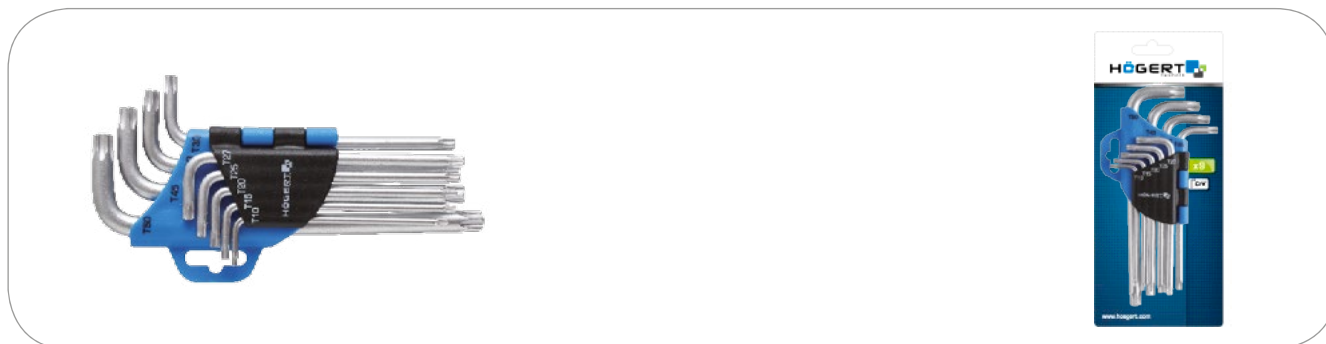

PRODUCT INFORMATION SHEET

9-piece Torx keys set

Description

A set of universal Torx keys sized from T10 to T50. Made of high quality chromium-vanadium steel.

Characteristics

- deformation resistant
- packed in a plastic container with sizes marked on case for fast size selection

Technical data

	● T10, T15, T20, T25, T27, T30, T40, T45, T50
	9 pcs
	12 pcs
	alloy steel CrV

		
T10 do T50	HT1W814	5901867115232

X-ON Electronics

Largest Supplier of Electrical and Electronic Components

Click to view similar products for [Tool Kits & Cases](#) category: