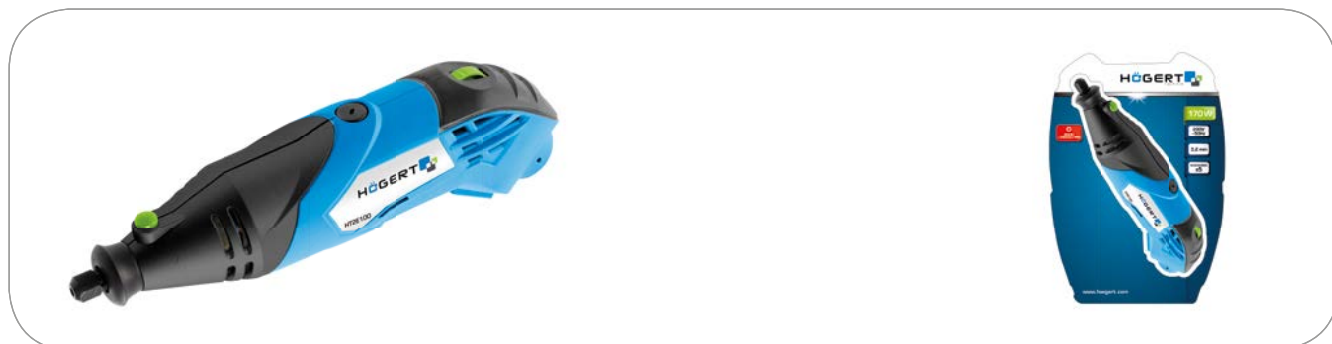

### Cable-Powered Mini Grinder

#### Product description

The cable-powered mini grinder is designed for drilling, grinding, polishing, milling, engraving, cleaning etc. For processing wooden and metallic materials, plastics, minerals, glass and ceramic products. For both professional and hobby use.

#### Charakteristics

- stepless speed control ensures that the working speed is adapted to the type of material being processed;
- high quality bearings guarantee a long life;
- spindle lock allows quick and easy tool changes;
- small size enables access to hard to reach places;

#### Set includes:

- mini grinder
- a key to unscrew the head
- 3 additional handles for accessories (1,6 mm, 2,4 mm, 3,2 mm)