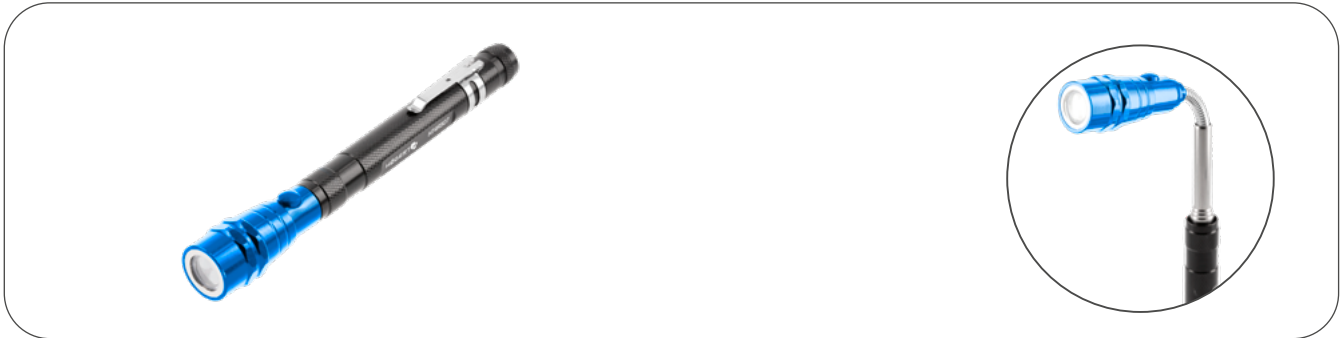

PRODUCT INFORMATION SHEET

Magnetic holder with LED torch

Product description

Flexible, telescopic magnetic handle with LED torch for lifting metal parts from hard-to-reach places. A useful tool for various types of production and repair facilities. A convenient and practical solution for any workshop.

Characteristics

- strong magnet for secure adhesion;
- magnetic force of 2.2 kg;
- telescopic boom adjustable within the range from 170 to 570 mm;
- flexible end for access to hard-to-reach places;
- LED lighting incorporated in the magnetic end for illumination of the workspace;
- durable, compact structure made of aluminium;
- powered by 4 x LR44 batteries;
- ergonomic handle with a small handle for attachment to clothing.