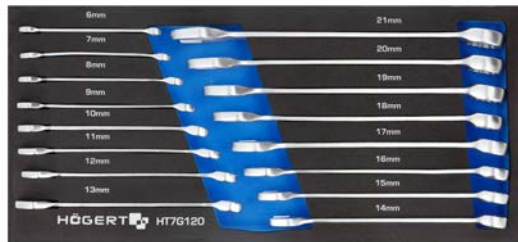

PRODUCT INFORMATION SHEET

Combination wrench set

Characteristics

- HT1W406 to HT1W421 combination wrenches;
- made from high-quality CrV alloy steel;
- size range: 6 - 21 mm;
- technical foam.

Technical specifications

HÖGERT		
HT7G120	5902801231346	39,5 x 18 cm

EVA

**Hөгert Technik GmbH, Pariser Platz 6a,
10117 Berlin, Deutschland**

Producent/ Manufacturer/ Hersteller/

Произведено для:

PL GTV Poland sp. z o.o. sp.k., ul. Przejazdowa 21
05-800 Pruszków, Polska/ Poland/ Polen/ Польша

Importer/ Импортёр:

Организация уполномоченная принимать претензии
по качеству товара:

RU ООО «ГТВ РУС» 140073 Московская область,
Люберецкий район, Поселок Томилино Микрорайон
«Птицефабрика», Лит. 7А; info@hoegert.ru.

HR GTV Croatia d.o.o.; Kovinska 4s, 10000 Zagreb, Hrvatska

Distributor:

BR GTV Brasil Comércio, Importação e Exportação EIRELI
Rua William Booth 500 - Boqueirão
Curitiba - Paraná, CEP: 81650-120, Brasil