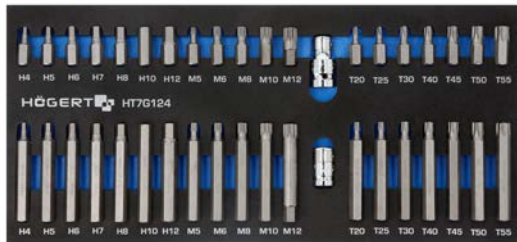

PRODUCT INFORMATION SHEET

Screwdriver-bit set

Characteristics

- HT1S404 screwdriver bits;
- 10 mm hex drive;
- Torx, Spline, and hex bits;
- technical foam.

Technical specifications

HT7G124	5902801232046	39,5 x 18 cm

**Högert Technik GmbH, Pariser Platz 6a,
10117 Berlin, Deutschland**

Producent/ Manufacturer/ Hersteller/

Произведено для:

PL GTV Poland sp. z o.o. sp.k., ul. Przejazdowa 21
05-800 Pruszków, Polska/ Poland/ Polen/ Польша

Importer/ Импортёр:

Организация уполномоченная принимать претензии
по качеству товара:

RU ООО «ГТВ РУС» 140073 Московская область,
Люберецкий район, Поселок Томилино Микрорайон
«Птицефабрика», Лит. 7А; info@hoegert.ru.

HR GTV Croatia d.o.o.; Kovinska 4s, 10000 Zagreb, Hrvatska

Distributor:

BR GTV Brasil Comércio, Importação e Exportação EIRELI
Rua William Booth 500 - Boqueirão
Curitiba - Paraná, CEP: 81650-120, Brasil