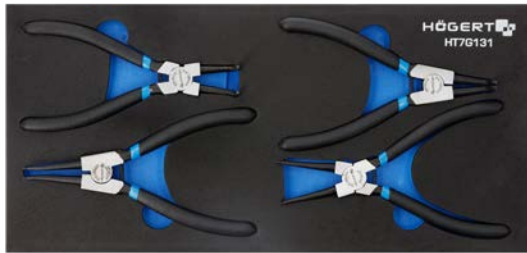

PRODUCT INFORMATION SHEET

Retaining ring pliers set

Characteristics

- HT1P141, HT1P142, HT1P143, HT1P144 retaining ring pliers;
- made from high-quality CrV alloy steel;
- technical foam.

Technical specifications

HT7G131	5902801232220	39,5 x 18 cm

EVA

**Hөгert Technik GmbH, Pariser Platz 6a,
10117 Berlin, Deutschland**

Producent/ Manufacturer/ Hersteller/

Произведено для:

PL GTV Poland sp. z o.o. sp.k., ul. Przejazdowa 21
05-800 Pruszków, Polska/ Poland/ Polen/ Польша

Importer/ Импортёр:

Организация уполномоченная принимать претензии
по качеству товара:

RU ООО «ГТВ РУС» 140073 Московская область,
Люберецкий район, Поселок Томилино Микрорайон
«Птицефабрика», Лит. 7А; info@hoegert.ru.

HR GTV Croatia d.o.o.; Kovinska 4s, 10000 Zagreb, Hrvatska

Distributor:

BR GTV Brasil Comércio, Importação e Exportação EIRELI
Rua William Booth 500 - Boqueirão
Curitiba - Paraná, CEP: 81650-120, Brasil