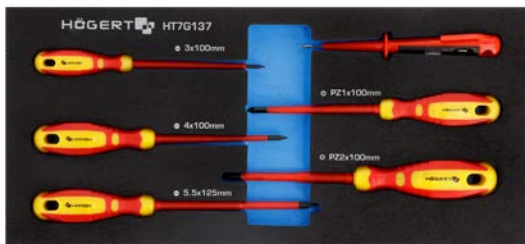

PRODUCT INFORMATION SHEET

1000 V insulated screwdriver set

Characteristics

- HTS960, HT1S961, HT1S962, HT1S968, and HT1S969 screwdrivers, HT1S981 voltage tester;
- screwdrivers made from high-quality CrMo alloy steel;
- technical foam.

Technical specifications

HT7G137	5902801232497	39,5 x 18 cm

EVA

**Högert Technik GmbH, Pariser Platz 6a,
10117 Berlin, Deutschland**

Producent/ Manufacturer/ Hersteller/

Произведено для:

PL GTV Poland sp. z o.o. sp.k., ul. Przejazdowa 21
05-800 Pruszków, Polska/ Poland/ Polen/ Польша

Importer/ Импортёр:

Организация уполномоченная принимать претензии
по качеству товара:

RU ООО «ГТВ РУС» 140073 Московская область,
Люберецкий район, Поселок Томилино Микрорайон
«Птицефабрика», Лит. 7А; info@hoegert.ru.

HR GTV Croatia d.o.o.; Kovinska 4s, 10000 Zagreb, Hrvatska

Distributor:

ES GTV España Herrajes, E Iluminación, S.L.,
Avenida Aragón 308, 46021 Valencia, Spain

BR GTV Brasil Comércio, Importação e Exportação EIRELI
Rua William Booth 500 - Boqueirão
Curitiba - Paraná, CEP: 81650-120, Brasil