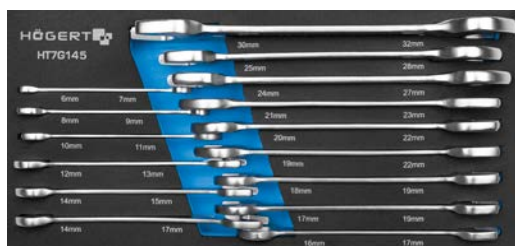

PRODUCT INFORMATION SHEET

15 Piece Open-ended Spanner Set

Product description

Tool cabinet insert containing spanners used to loosen and tighten nuts and bolts of different shapes and sizes.

Charakteristics

- spanners made of high-grade chrome-vanadium alloy steel;
- press-formed panel provides greater resistance;
- chrome-plated surface with a matt finish effectively protects against rust, while making it easier to keep spanners clean;
- manufactured in accordance with European standard DIN 3110;
- the 15° offset end of the spanner makes work in hard-to-reach places much easier;
- hard and flexible technical foam.

Set includes

Double-sided spanners: HT1W501 (6 x 7 mm), HT1W502 (8 x 9 mm), HT1W504 (10 x 11 mm), HT1W506 (12 x 13 mm), HT1W507 (13 x 17 mm), HT1W508 (14 x 15 mm), HT1W509 (16 x 17 mm), HT1W510 (17 x 19 mm), HT1W511 (18 x 19 mm), HT1W512 (19 x 22 mm), HT1W513 (20 x 22 mm), HT1W514 (21 x 23 mm), HT1W515 (24 x 27 mm), HT1W516 (25 x 28 mm), HT1W517 (30 x 32 mm).