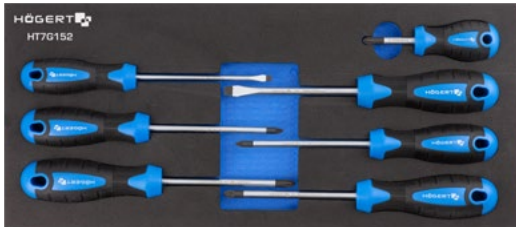

PRODUCT INFORMATION SHEET

Screwdriver set 7 pcs.

Product description

Insert for tool cabinets with flat, Phillips and Pozidrive profiled screwdrivers. A set of selected tools necessary in the tool cabinet of every professional.

Characteristics

- made of high quality S2 alloy steel;
- durable, resistant to deformation;
- magnetic tip facilitating work;
- two-component handle, with a specially formed anti-slip surface, increasing the tightening force;
- EVA technical foam makes it possible to keep the workplace in order, ensuring easy and convenient access to frequently used tools.

The set includes:

SL flat screwdrivers

4 x 100 mm - HT1S004, 6x100 mm - HT1S012

Phillips profiled screwdrivers

PH2 38 mm - HT1S028, PH1 100 mm - HT1S024, PH2 100 mm - HT1S029

PZ Phillips profiled screwdrivers

PZ1 100 mm - HT1S041, PZ2 100 mm - HT1S042

Technical data

HT7G152	5902801376801	39,5 x 18 cm	1	24

×7

EVA

Högert Technik GmbH, Pariser Platz 6a, 10117 Berlin, Deutschland

Producent/ Manufacturer/ Hersteller/ Произведено для:

PL GTV Poland S.A., ul. Przejazdowa 21
05-800 Pruszków, Polska/ Poland/ Polen/ Польша

Importer/ Импортёр:

RU Россия, 109428, город Москва, Рязанский проспект, 8А,
строение 7, этаж 2, кабинет 10; info@hoegert.ru

Distributor:

CZ GTV Czech Distribution s.r.o., CTPark Ostrava,
Na Rovince 879, 720 00 Ostrava Hrabová