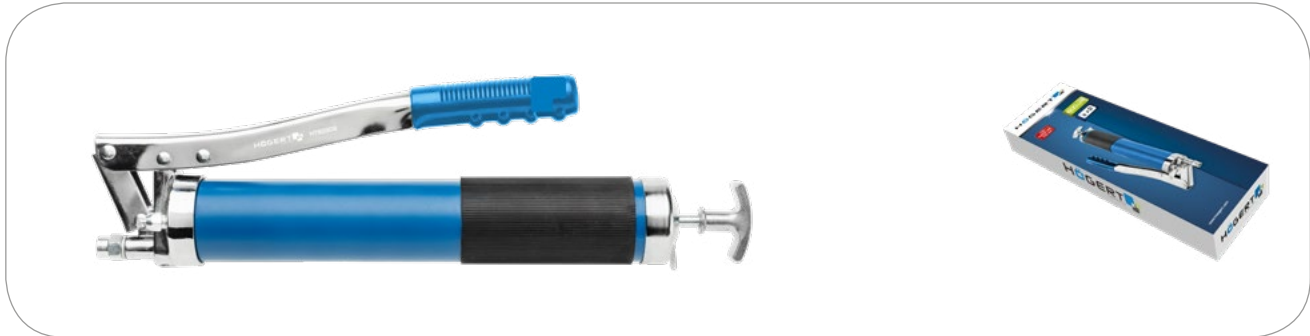

PRODUCT INFORMATION SHEET

600-ml lubricator

Product description

Manual lubricator for workshop applications. Designed for use in heavy industry, industrial machines, construction machines, cars, delivery trucks, and lorries.

Characteristics

- 4-jaw tip;
- maximum working pressure: 700 bar;
- M10 x 1 connection threads;
- 300-mm hose with a 4-jaw tip and a 150 mm steel tip included;
- double piston with additional sealing;
- 2 vent valves;
- zinc-cast head;
- plunger for the pump features high accuracy of fitting to the shape of the cylinder (no apparent lubrication);
- lacquered enclosure with a non-slip rubber guard;
- pumping volume: 2.4 cm³;