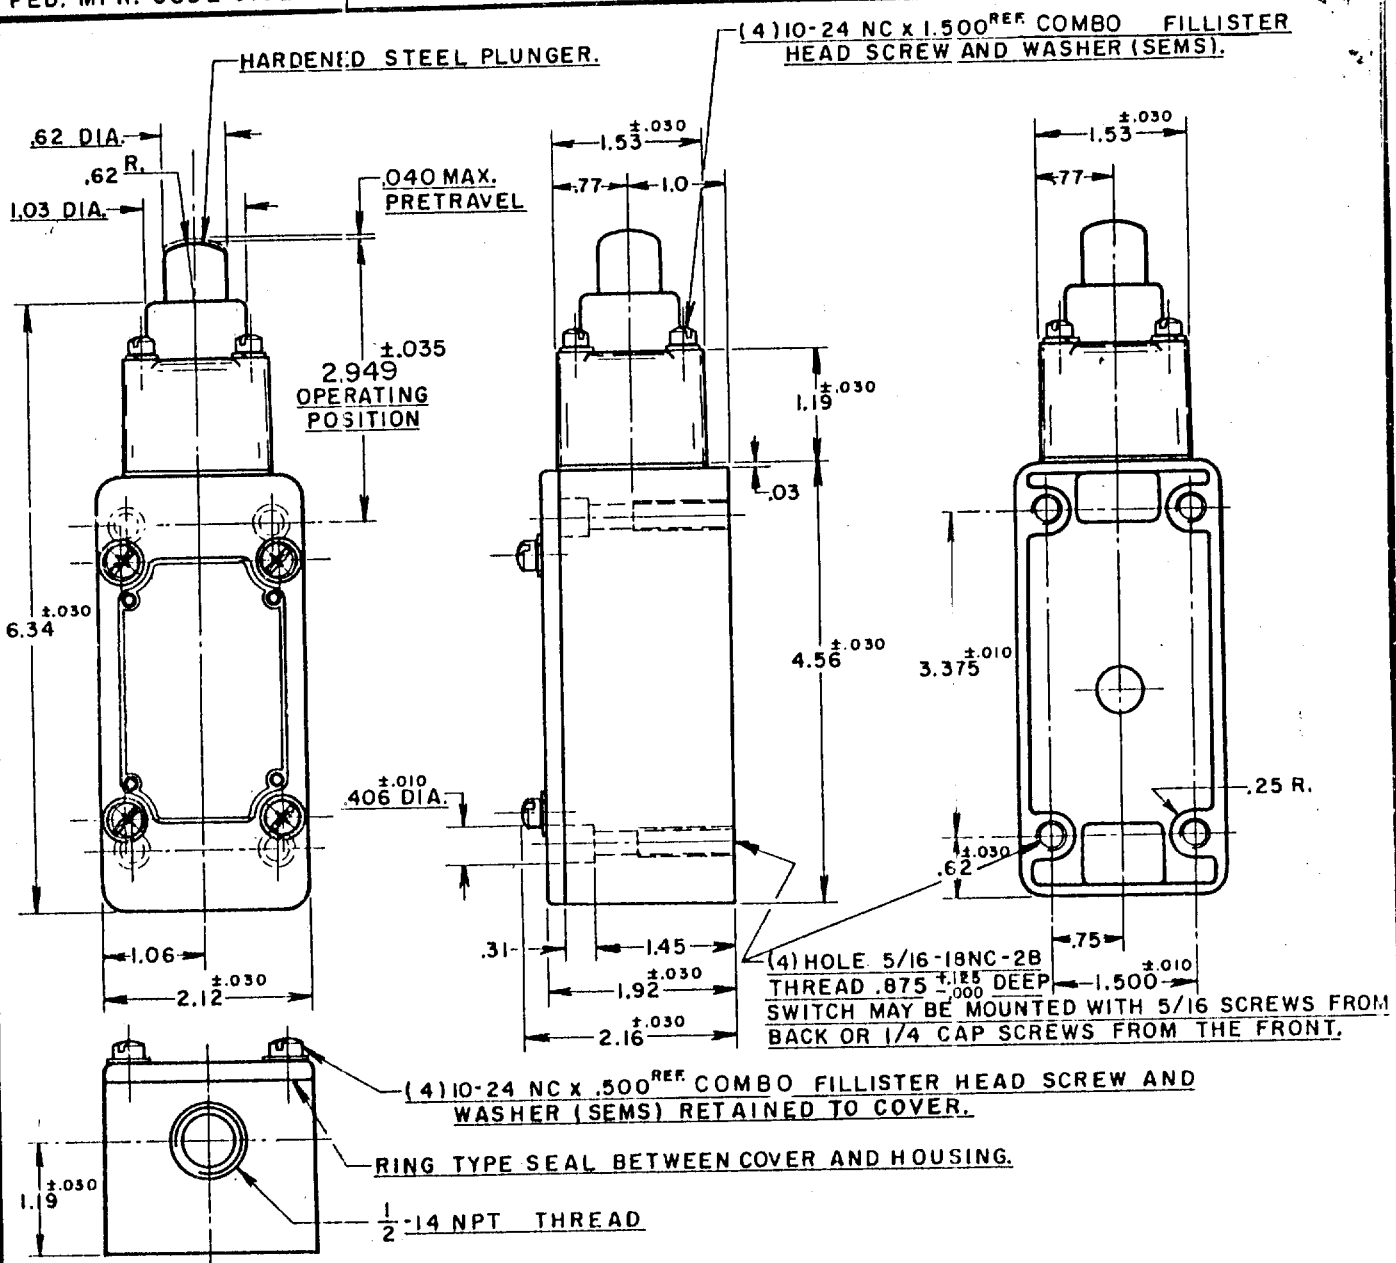

MICRO SWITCH

A DIVISION OF AIRWORTHY-HONEYWELL REGULATOR COMPANY
 PRESPORT, ILLINOIS
 FED. MFR. CODE 91929

SWITCH - ENCLOSED

102ML1 5

(M) 102 ML 1
 ISSUE 4
 REPLACES
 RELEASE NO.
 NUMBER
 9
 8
 IONS
 11247
 M. W.
 MAR 58
 12789
 F. 58
 26064
 B. S.
 JUNE 69
 5505-B
 A. P.
 DEC 84
 74287
 J. W.
 PR 93
 DRAWN
 O. M. W. 3 MAR 58
 CHECK G. C. H. 12 MAR 58
 CHECK J. W. M. 10 MAR 58

THIS DRAWING COVERS A PROPRIETARY ITEM AND IS THE PROPERTY OF MICRO SWITCH, A DIVISION OF HONEYWELL. THIS DRAWING IS NOT TO BE COPIED OR USED WITHOUT THE APPROVAL OF MICRO SWITCH.

CHARACTERISTICS	ELECTRICAL DATA (IMNI BASIC)		SCALE 1/2 TO 1
	OPERATING FORCE----- 6 LB. APPROX.	CONTACT ARRANGEMENT TWO CIRCUIT DOUBLE THROW DOUBLE BREAK	BREAK DISTANCE
RELEASE FORCE----- 4 LB. APPROX.	10A-120, 240, 480, OR 600 VAC 1/2 HP-120 VAC; 1 HP-240 VAC 0.8 A-115 VDC; 0.4 A-230 VDC PILOT DUTY: 600 VAC MAX (UL)	(SA)	UNLESS OTHERWISE SPECIFIED
DIFFERENTIAL TRAVEL----- .020 MAX.			DIMENSIONS ARE IN INCHES TOLERANCES ARE: ONE PLACE (.0) ±.030 TWO PLACE (.00) ±.015 THREE PLACE (.000) ±.008 ANGLES ±
OVERTRAVEL----- .500 MIN.			
SWITCH-BASIC REPLACEMENT----- 1MNI			
FREE PLAY----- .010 MAX.			