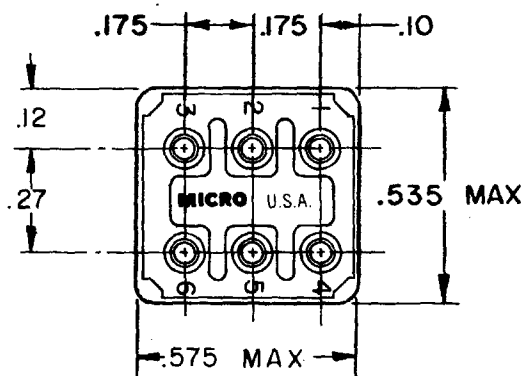

H MICRO SWITCH
 FREEPORT, ILLINOIS, U.S.A.
 A DIVISION OF HONEYWELL
 FED. MFG. CODE 91929

SWITCH - TOGGLE

CATALOG LISTING
12TW8 SERIES
CHART 1

DRAWING NUMBER
M12TW8 SERIES CHART 1
 PAGE 1 OF 1

ISSUE
8

REVISIONS

REPLACES
 PR-3286
 CHECK
 PR-4606
 CHECK
 B A O 13 APR 73

CATALOG LISTING	CIRCUIT WITH TOGGLE IN			
	ONE EXTREME POSITION (KEYWAY)	CENTER POSITION	OTHER EXTREME POSITION (OPPOSITE KEYWAY)	
	2-1	5-4	2-3	5-6
12TW8-1	ON	OFF	ON	
12TW8-2	OFF	NONE	ON	
12TW8-3	ON	NONE	ON	
(G)	MOM ON	OFF	ON	
12TW8-7	MOM ON	OFF	MOM ON	
12TW8-8	MOM ON	NONE	ON	

CHARACTERISTICS	ELECTRICAL DATA	SCALE 2 TO 1
	CONTACT ARRANGEMENT	DO NOT SCALE PRINT
	-L117- 5A-125 VAC	UNLESS OTHERWISE NOTED DIMENSIONS ARE IN INCHES TOLERANCES ARE: ONE PLACE (.0) ±.030 TWO PLACE (.00) ±.015 THREE PLACE (.000) ±.005 ANGLES ±
		WEIGHT .025 LB MAX