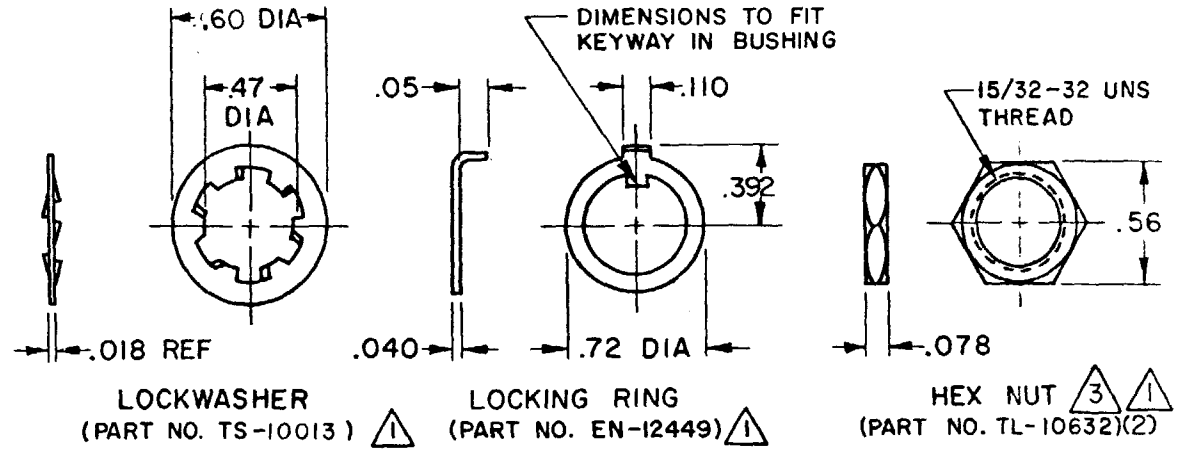

H MICRO SWITCH
 FREEPORT, ILLINOIS, U.S.A.
 A DIVISION OF HONEYWELL
 FED. MFG. CODE 91929

SWITCH - TOGGLE

CATALOG LISTING
12TW8 SERIES
CHART 1

DRAWING NUMBER
M12TW8 SERIES CHART 1
 PAGE 1 OF 1

ISSUE
8

REVISIONS

REPLACES
 PR-3286
 CHECK
 PR-4606
 CHECK
 B A O 13 APR 73

CATALOG LISTING	CIRCUIT WITH TOGGLE IN			
	ONE EXTREME POSITION (KEYWAY)	CENTER POSITION	OTHER EXTREME POSITION (OPPOSITE KEYWAY)	
	2-1	5-4	2-3	5-6
12TW8-1	ON	OFF	ON	
12TW8-2	OFF	NONE	ON	
12TW8-3	ON	NONE	ON	
(G)	MOM ON	OFF	ON	
12TW8-7	MOM ON	OFF	MOM ON	
12TW8-8	MOM ON	NONE	ON	

CHARACTERISTICS	ELECTRICAL DATA	SCALE 2 TO 1
	CONTACT ARRANGEMENT	DO NOT SCALE PRINT
	-L117- 5A-125 VAC	UNLESS OTHERWISE NOTED DIMENSIONS ARE IN INCHES TOLERANCES ARE: ONE PLACE (.0) ±.030 TWO PLACE (.00) ±.015 THREE PLACE (.000) ±.005 ANGLES ±
		WEIGHT .025 LB MAX