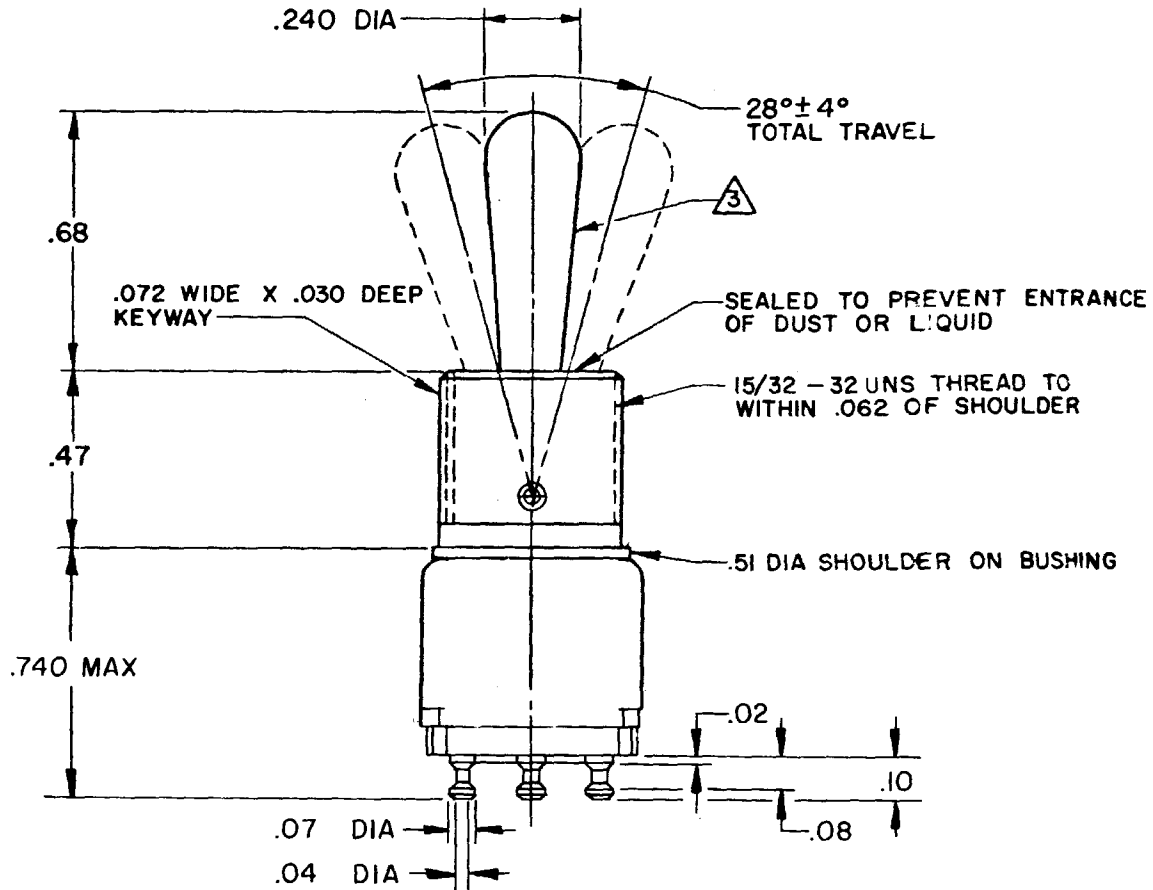

H MICRO SWITCH
 FREEPORT, ILLINOIS, U.S.A.
 A DIVISION OF HONEYWELL
 FED. MFG. CODE 91929

SWITCH - TOGGLE

CATALOG LISTING
12TW8 SERIES
CHART 1

DRAWING NUMBER
M12TW8 SERIES CHART 1
 PAGE 1 OF 1

ISSUE
8

REVISIONS

REPLACES
 PR-3286
 CHECK
 PR-4606
 CHECK
 B A O 13 APR 73

CATALOG LISTING	CIRCUIT WITH TOGGLE IN			
	ONE EXTREME POSITION (KEYWAY)	CENTER POSITION	OTHER EXTREME POSITION (OPPOSITE KEYWAY)	
	2-1	5-4	2-3	5-6
12TW8-1	ON	OFF	ON	
12TW8-2	OFF	NONE	ON	
12TW8-3	ON	NONE	ON	
(G)	MOM ON	OFF	ON	
12TW8-7	MOM ON	OFF	MOM ON	
12TW8-8	MOM ON	NONE	ON	

CHARACTERISTICS	ELECTRICAL DATA	SCALE 2 TO 1
	CONTACT ARRANGEMENT	DO NOT SCALE PRINT
	-L117- 5A-125 VAC	UNLESS OTHERWISE NOTED DIMENSIONS ARE IN INCHES TOLERANCES ARE: ONE PLACE (.0) ±.030 TWO PLACE (.00) ±.015 THREE PLACE (.000) ±.005 ANGLES ±
		WEIGHT .025 LB MAX