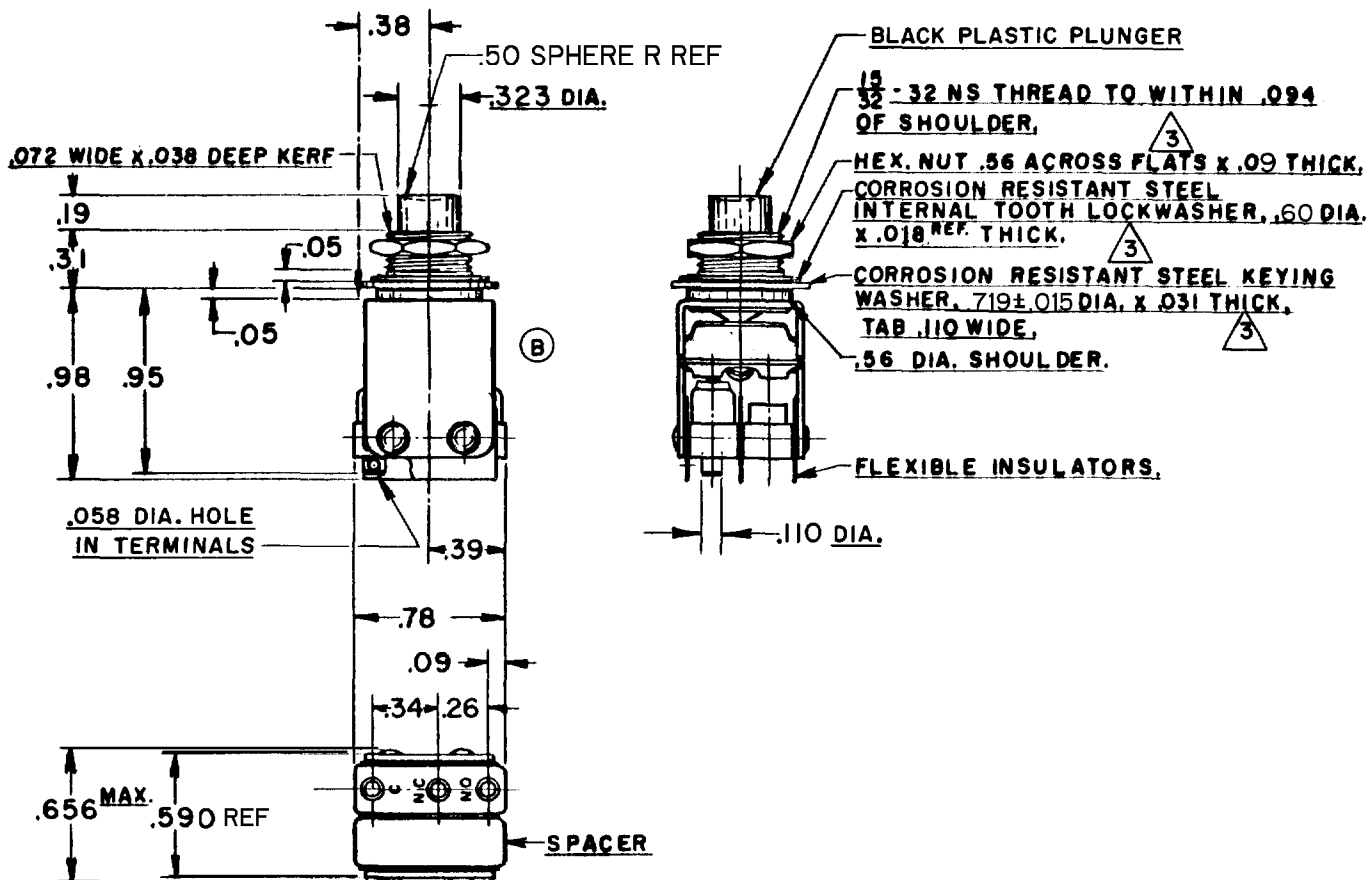

ASSEMBLY -
PUSHBUTTON SWITCH

MICRO SWITCH
A DIVISION OF MINNEAPOLIS-HONEYWELL REGULATOR COMPANY
FREEPORT, ILLINOIS
FED. MFR. CODE 91929

AI
ISSUE 1
SKETCH 12962

IPB13
PAGE 1 OF 1
M
DRAWING NUMBER
7
ISSUE

REVISIONS
A CO12973
R. J. G.
6 AUG. 58
B CO13504
AFP
25 SEP 58
C CO17103
M B F
2 JAN 63
D CO31782
D B W
16 MAR 73
E CO-93593
P P F
22 OCT 98
F CO-94273
G J W
15 APR 99

RELEASE NO. SR 7233
CHECK ACE 14 JAN. 58
CHECK CNT 13 JAN. 58
CHECK GCH 16 JAN. 58

FORMTEK
FO-30378
DRAWN
K.L.B. 13, JAN. '58

NOTE -

- ① 1-UNIT INCLUDES "IISM TYPE" BASIC SWITCH (1) ③
- ② 2-TERMINALS ARE PLATED FOR SOLDERING.
- ③ MOUNTING HARDWARE FURNISHED UNASSEMBLED

THIS DRAWING COVERS A PROPRIETARY ITEM AND IS THE PROPERTY OF MICRO SWITCH, A DIVISION OF HONEYWELL. THIS DRAWING IS NOT TO BE COPIED OR USED WITHOUT THE APPROVAL OF MICRO SWITCH.

CHARACTERISTICS

OPERATING FORCE ----- 30 OZ APPROX
TOTAL TRAVEL ----- .100 OZ APPROX