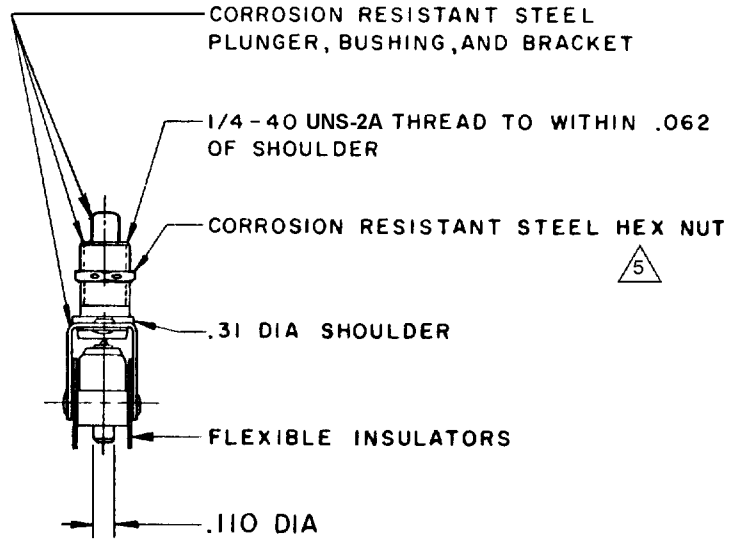

**MICRO SWITCH**  
 FREEPORT, ILLINOIS, U.S.A.  
 A DIVISION OF HONEYWELL  
 FED. MFG. CODE 91929

# ASSEMBLY - PUSHBUTTON SWITCH

CATALOG LISTING  
**IPB533**

CATALOG LISTING  
**IPB533**  
 PAGE 1 OF 1  
**M**  
 DRAWING NUMBER  
**4**  
 ISSUE  
 REVISIONS  
 A 201143  
 C S L  
 1 SEP 00  
 B 201411  
 C S L  
 2 OCT 00  
 C 0018502  
 P M  
 27 FEB 06  
 RASTER  
 DRAWN  
 O M W 4 AUG 66  
 CHECK  
 L S D 5 AUG 66  
 CHECK  
 66  
 RELEASE NO. SR 12399  
 REPLACES X 29608