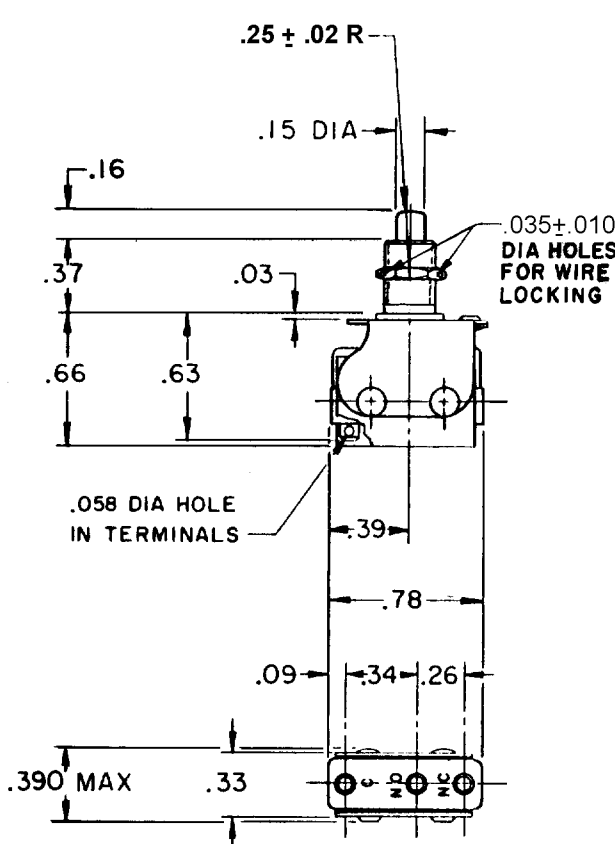

# ASSEMBLY - PUSHBUTTON SWITCH

CATALOG LISTING  
**IPB533**

CATALOG LISTING  
**IPB533**  
 PAGE 1 OF 1  
**M**  
 DRAWING NUMBER  
**4**  
 ISSUE  
 REVISIONS  
 A 201143  
 C S L  
 1 SEP 00  
 B 201411  
 C S L  
 2 OCT 00  
 C 0018502  
 P M  
 27 FEB 06  
 RASTER  
 DRAWN  
 O M W 4 AUG 66  
 CHECK  
 L S D 5 AUG 66  
 CHECK  
 66  
 RELEASE NO. SR 12399  
 REPLACES X 29608

CHARACTERISTICS	ELECTRICAL DATA	SCALE FULL
OPERATING FORCE-----1 LB APPROX	CONTACT ARRANGEMENT S P D T	DO NOT SCALE PRINT
OVERTRAVEL-----.140 APPROX	250 VAC ----- 5 AMP 30 VOLTS DC RATING INDUCTIVE ----- SEA LEVEL ----- 3 AMP 50,000 FT ----- 2.5 AMP RESISTIVE ----- SEA LEVEL ----- 5 AMP 50,000 FT ----- 5 AMP MAXIMUM INRUSH ----- 24 AMP	UNLESS OTHERWISE NOTED DIMENSIONS ARE IN INCHES <b>TOLERANCES ARE:</b> ONE PLACE (.0) ±.030 TWO PLACE (.00) ±.015 THREE PLACE (.000) ±.005 ANGLES ±
		WEIGHT