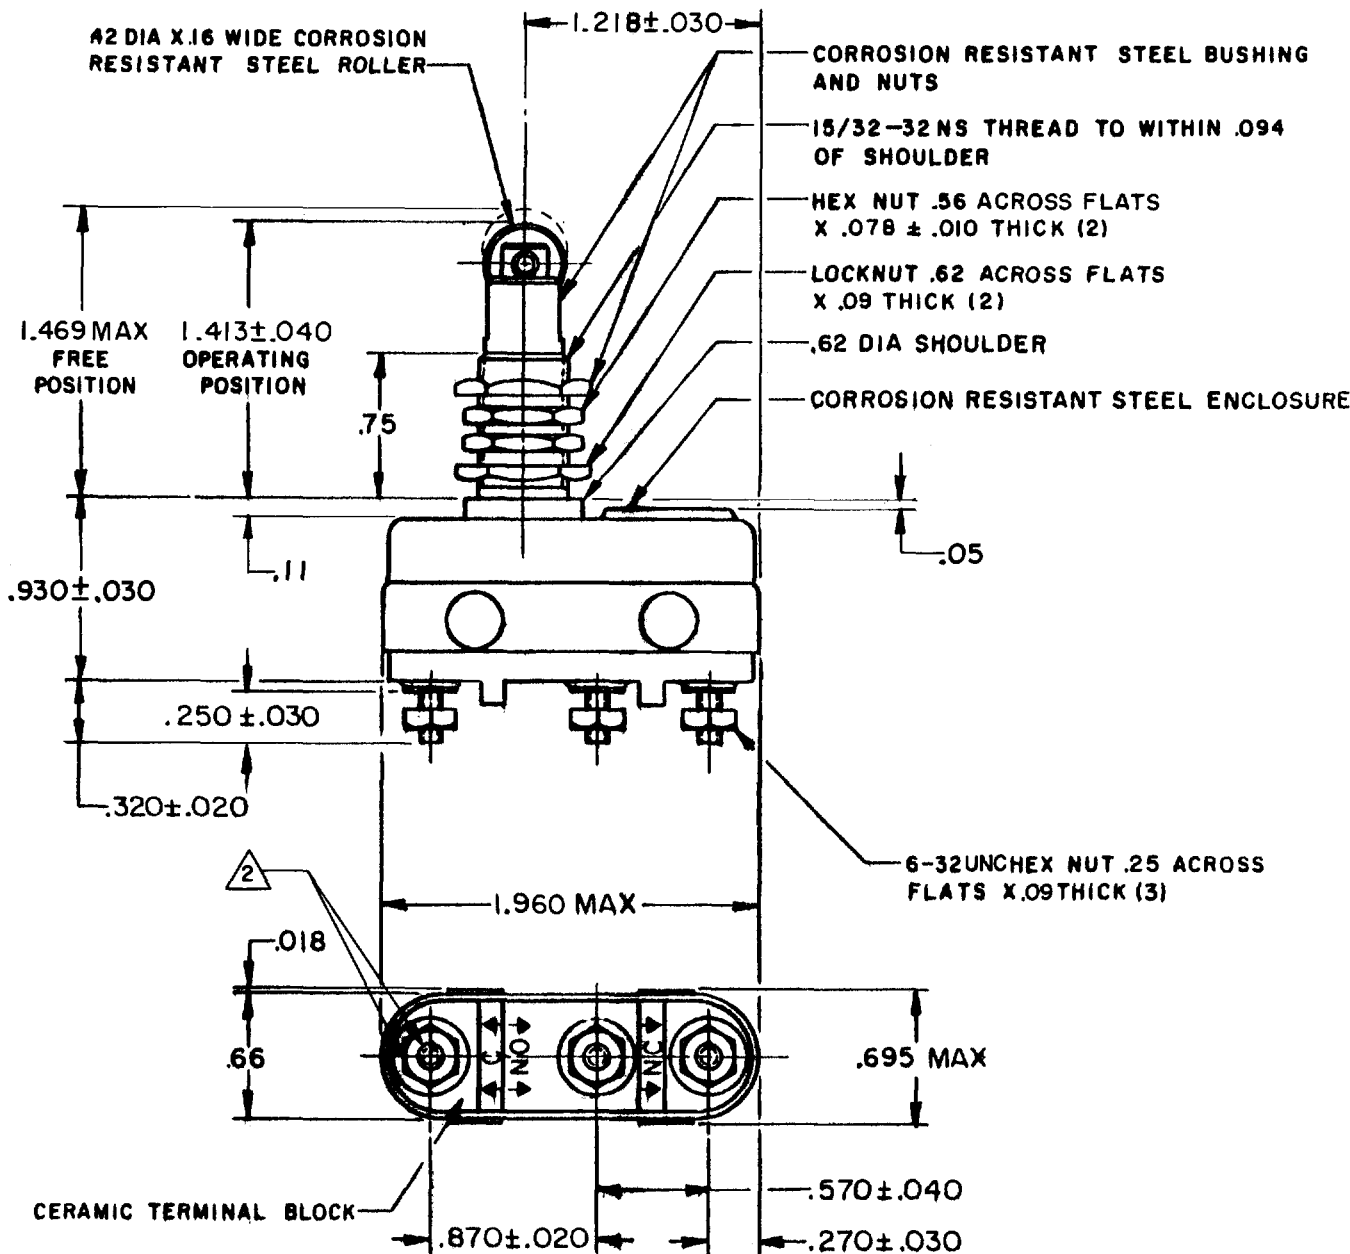

MICRO SWITCH

A DIVISION OF MINNEAPOLIS-HONEYWELL REGULATOR COMPANY
PRIESTPORT, ILLINOIS

FED. MFR. CODE 91929

SWITCH - BASIC

CATALOG LISTING

3HTI

NOTE-

- 1-SWITCH WILL WITHSTAND TEMPERATURE OF 1000°F MAX
- 2 RECOMMENDED APPLIED TORQUE FOR A 6-32 UNC STAINLESS STEEL TERMINAL IS 10 IN LB MAX. EXCEEDING THIS TORQUE COULD DAMAGE THE SWITCH

CHARACTERISTICS	ELECTRICAL DATA	SCALE FULL
OPERATING FORCE - - - - 30 OZ MAX	CONTACT ARRANGEMENT S P D T	DO NOT SCALE PRINT
RELEASE FORCE - - - - 6 OZ MIN	L305 3A 1/10HP 125 VAC 2A 1/6HP 250 VAC	UNLESS OTHERWISE SPECIFIED DIMENSIONS ARE IN INCHES
DIFFERENTIAL TRAVEL - - - - .010 MAX		TOLERANCES ARE:
OVERTRAVEL - - - - .188 MIN		ONE PLACE (.0) ± .030 TWO PLACE (.00) ± .015 THREE PLACE (.000) ± .005 ANGLES ±
	RU ®	WEIGHT 2.7 OZ MAX