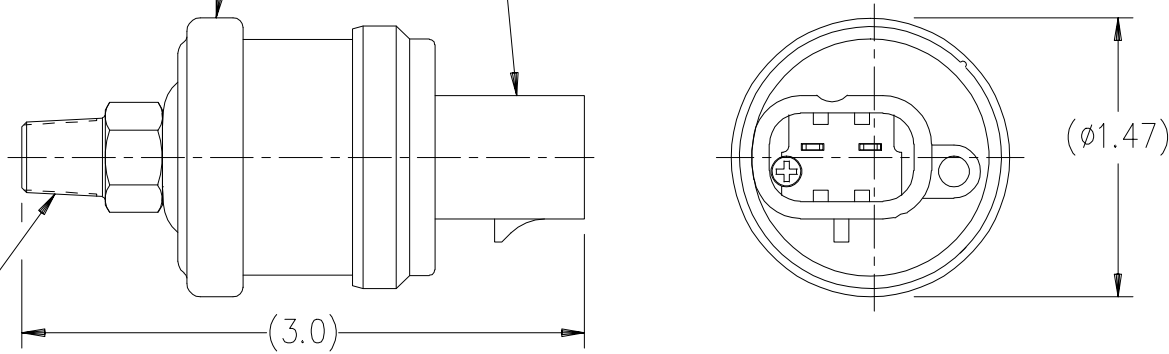

MATES WITH PACKARD CONNECTOR
#15300027

1/8-27 NPT

NOTES:

1. SINGLE CIRCUIT NORMALLY CLOSED PRESSURE SWITCH.
2. OPENING ADJUSTMENT RANGE 4 - 6 PSI.
3. SWITCH IS FURNISHED WITH STEEL BASE ASSY. (.500 HEX) AS A STANDARD UNLESS BRASS BASE ASSY. (.437 HEX) IS SPECIFIED AS AN OPTION BY CUSTOMER ADDING SUFFIX "B" TO THE HONEYWELL PART NUMBER ON THE PURCHASE ORDER, e.g. XXXXB.
4. DIMENSIONS ARE FOR REFERENCE ONLY UNLESS OTHERWISE SPECIFIED.

AUTOCAD 2D

Honeywell

TITLE: PRESSURE SWITCH N.C. METRI-PACK CONNECTOR 5000 SERIES SWITCH

SIZE	TYPE	CAGE CODE	DRAWING NAME	REV
A	I	-	77021	E

SCALE	NONE	SHEET	1 OF 1
-------	------	-------	--------

THIRD ANGLE PROJECTION