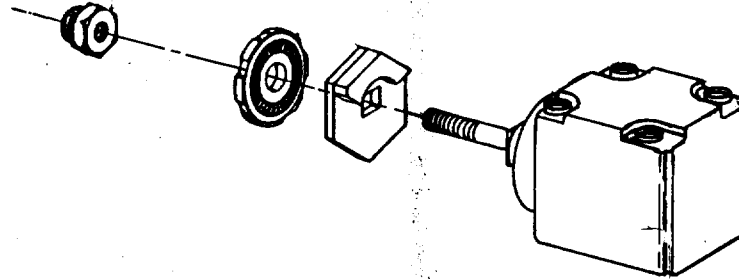

MICRO SWITCH

FREEPORT, ILLINOIS, U S A
A DIVISION OF HONEYWELL
FED. MFG. CODE 91829

PACKET

CATALOG LISTING

9PA39

THIS DRAWING COVERS A PROPRIETARY ITEM AND IS THE PROPERTY OF MICRO SWITCH. A DIVISION OF HONEYWELL. THIS DRAWING IS NOT TO BE COPIED OR USED WITHOUT THE APPROVAL OF MICRO SWITCH.

ADJUSTABLE TO OPERATE CLOCKWISE, COUNTER-CLOCKWISE, OR IN BOTH DIRECTIONS.

AS FACTORY ASSEMBLED THE SWITCH MAY BE ACTUATED BY EITHER CLOCKWISE OR COUNTER-CLOCKWISE MOVEMENT OF THE SHAFT

TO CONVERT THE SWITCH FOR ACTUATION EITHER CLOCKWISE OR COUNTER-CLOCKWISE DIRECTION ONLY: SLIDE THE CAM TOWARD THE REAR OF THE HEAD SUFFICIENTLY TO DISENGAGE FROM THE FLATS ON THE SHAFT. ROTATE THE CAM 90° IN THE OPPOSITE DIRECTION OF THE ACTUATION DESIRED AND RE-ENGAGE THE CAM WITH THE FLATS ON THE SHAFT.

NOTE: WHEN SWITCH IS ADJUSTED FOR OPERATION IN ONE DIRECTION ONLY, THE SHAFT MAY BE MOVED TO THE FULL OVERTRAVEL POSITION IN THE OPPOSITE DIRECTION WITHOUT DAMAGING THE MECHANISM OR OPERATING THE SWITCH.