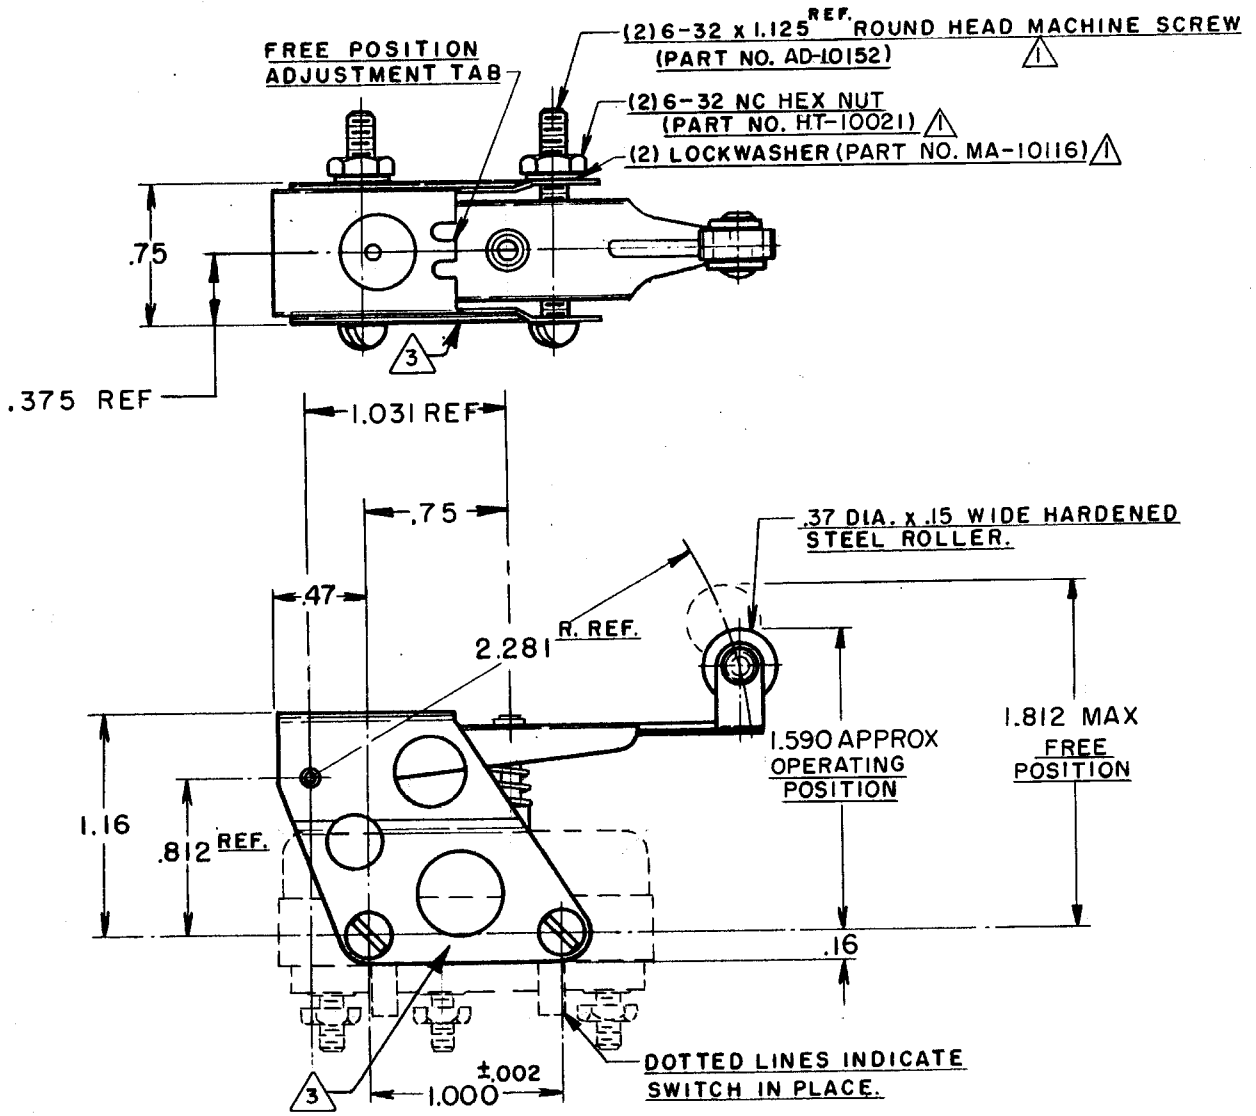

18 JAN 61

22 FEB 61

CHECK

18 JAN 61

DRAWN

FO-50378

NOTE-

- 1 FURNISHED UNASSEMBLED
- 2-ACTUATOR WILL WITHSTAND TEMPERATURE OF 700° F
- 3 MARKED ON THIS SIDE

CHARACTERISTICS WITH 2HT1 BASIC SWITCH INSTALLED

OPERATING FORCE	--- 1 1/2 LB MAX
RELEASE FORCE	--- 1/8 LB MIN
DIFFERENTIAL TRAVEL	--- .030 MAX
OVERTRAVEL	--- .375 APPROX

ELECTRICAL DATA

CONTACT ARRANGEMENT	BREAK DISTANCE
---------------------	----------------