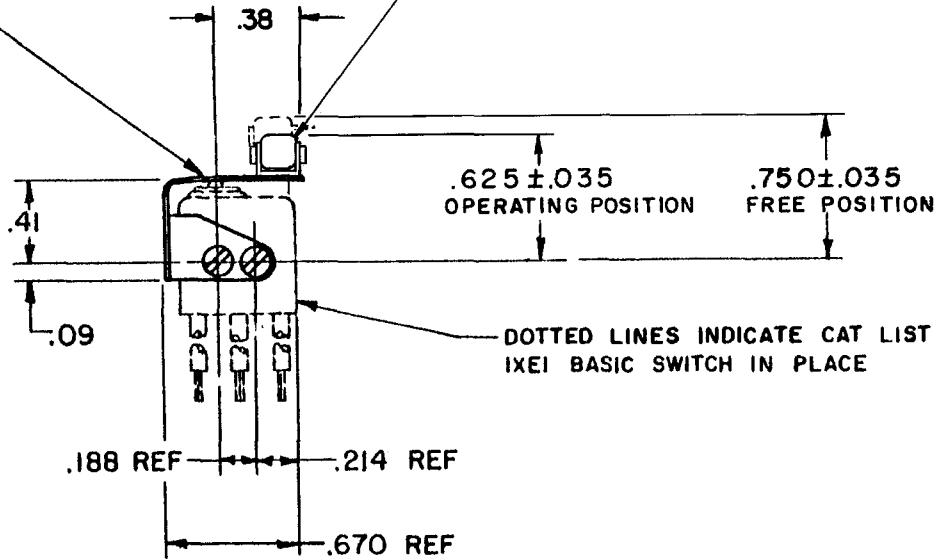

25 JAN 89

23 JAN 89

RASTER

FO-52848-B

DRAWN

KAK 23 JAN 89

.012 THICK CORROSION RESISTANT STEEL LEAF

.19 DIA X .19 WIDE SST ROLLER (CONCENTRICITY .005 MAX FIM)