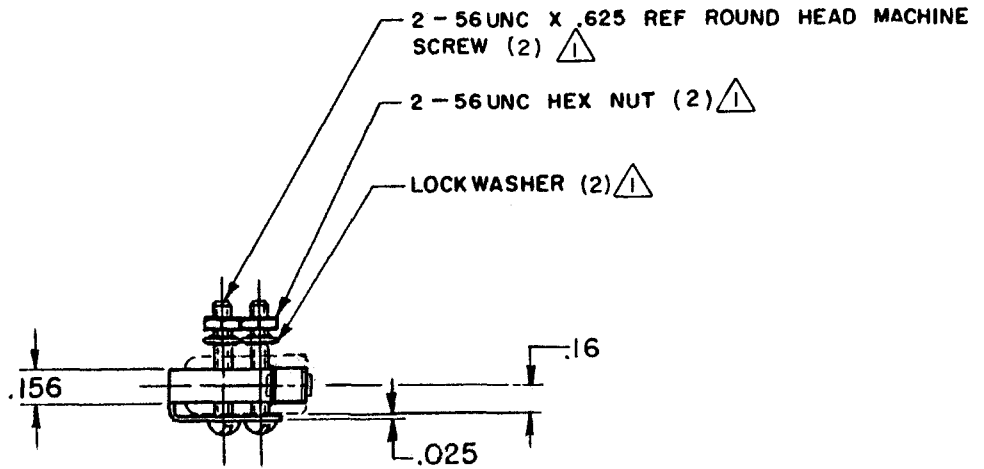

25 JAN 89

23 JAN 89

RASTER

FO-52848-B

DRAWN

KAK 23 JAN 89

.012 THICK CORROSION RESISTANT STEEL LEAF

.19 DIA X .19 WIDE SST ROLLER (CONCENTRICITY .005 MAX FIM)