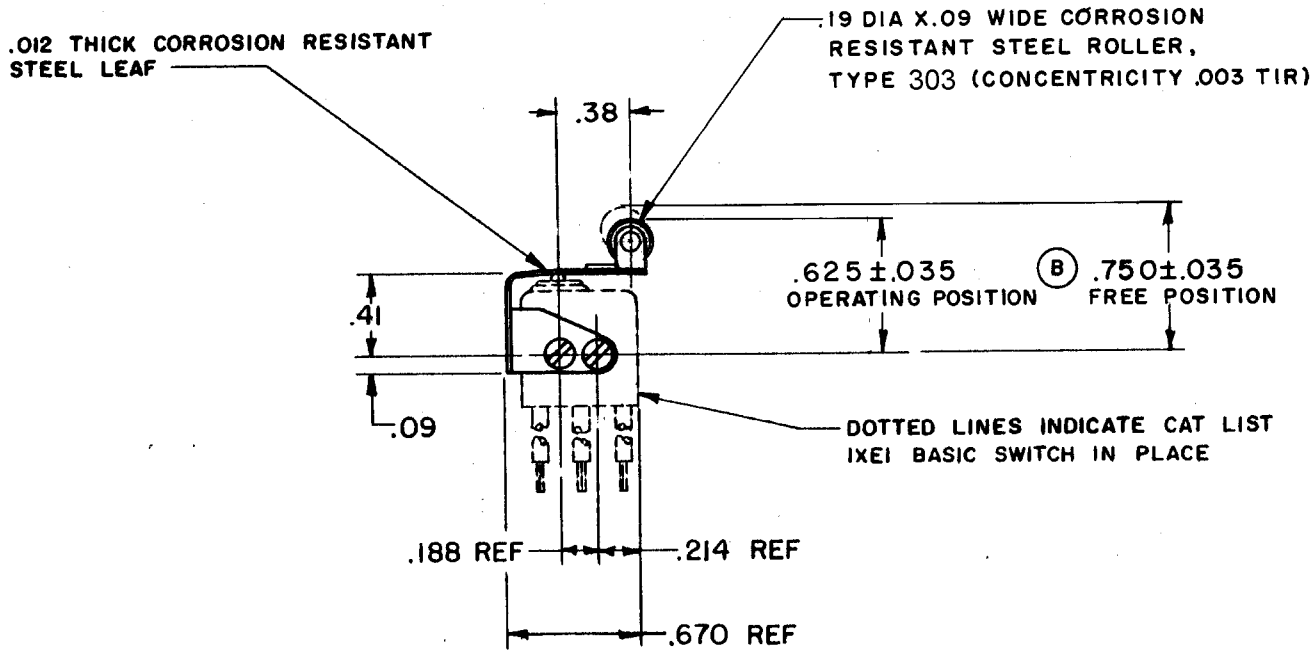

MICRO SWITCH

A DIVISION OF MINNEAPOLIS-HONEYWELL REGULATOR COMPANY
FREEPORT, MINNESOTA

FED. MFR. CODE 91929

ACTUATOR-SWITCH

(M) SKETCH 29120
ISSUE 1

JM-5

M

DRAWING NUMBER

7

ISSUE

REPLACES

RELEASE NO. SR 9307

28 SEP 60

BLS

CHECK

28 SEP 60

RJP

CHECK

17 OCT 63

CJH

CHECK

25 NOV 92

DLT

CHECK

6 MAR 95

SPK

CHECK

7 NOV 60

14 SEP 05

CH

CHECK

27 SEP 60

MBF

DRAWN

FO-50378

NOTE -
(I) - FURNISHED UNASSEMBLED

CHECK RJ 14SEP05

THIS DRAWING COVERS A PROPRIETARY ITEM AND IS THE PROPERTY OF MICRO SWITCH, A DIVISION OF MINNEAPOLIS-HONEYWELL REGULATOR CO. THIS DRAWING IS NOT TO BE COPIED OR USED WITHOUT THE APPROVAL OF MICRO SWITCH.

CHARACTERISTICS WITH IXE1 BASIC SWITCH INSTALLED		ELECTRICAL DATA		SCALE FULL
OPERATING FORCE	-----21 OZ MAX	CONTACT ARRANGEMENT	BREAK DISTANCE	DO NOT SCALE PRINT
RELEASE FORCE	-----(A)--- 3 OZ MIN			UNLESS OTHERWISE SPECIFIED DIMENSIONS ARE IN INCHES TOLERANCES ARE: ONE PLACE (.0) ±.030 TWO PLACE (.00) ±.015 THREE PLACE (.000) ±.008 ANGLES ±
DIFFERENTIAL TRAVEL	----- .012 MAX			
OVERTRAVEL	----- .009 MIN			
				WEIGHT