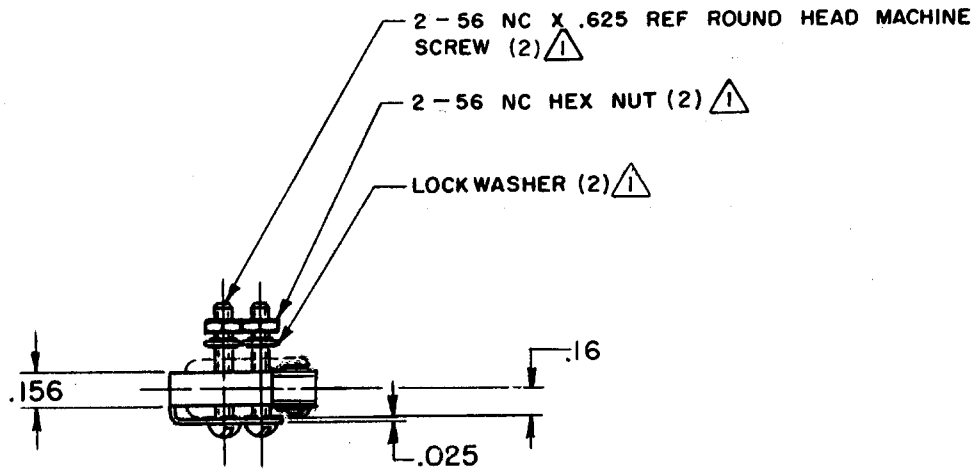

MICRO SWITCH

A DIVISION OF MINNEAPOLIS-HONEYWELL REGULATOR COMPANY
FREEPORT, MINNESOTA

FED. MFR. CODE 91929

ACTUATOR-SWITCH

(M) SKETCH 29120
ISSUE 1

JM-5

M

DRAWING NUMBER

7

ISSUE

REPLACES

RELEASE NO. SR 9307

28 SEP 60

BLS

CHECK

28 SEP 60

RJP

CHECK

17 OCT 63

CJH

CHECK

25 NOV 92

DLT

CHECK

6 MAR 95

SPK

CHECK

7 NOV 60

14 SEP 05

CH

CHECK

27 SEP 60

MBF

DRAWN

FO-50378

NOTE -
(I) - FURNISHED UNASSEMBLED

CHECK RJ 14SEP05

THIS DRAWING COVERS A PROPRIETARY ITEM AND IS THE PROPERTY OF MICRO SWITCH, A DIVISION OF MINNEAPOLIS-HONEYWELL REGULATOR CO. THIS DRAWING IS NOT TO BE COPIED OR USED WITHOUT THE APPROVAL OF MICRO SWITCH.

CHARACTERISTICS WITH IXE1 BASIC SWITCH INSTALLED		ELECTRICAL DATA		SCALE FULL
OPERATING FORCE	-----21 OZ MAX	CONTACT ARRANGEMENT	BREAK DISTANCE	DO NOT SCALE PRINT
RELEASE FORCE	-----(A)--- 3 OZ MIN			UNLESS OTHERWISE SPECIFIED DIMENSIONS ARE IN INCHES TOLERANCES ARE: ONE PLACE (.0) ±.030 TWO PLACE (.00) ±.015 THREE PLACE (.000) ±.008 ANGLES ±
DIFFERENTIAL TRAVEL	----- .012 MAX			
OVERTRAVEL	----- .009 MIN			
				WEIGHT