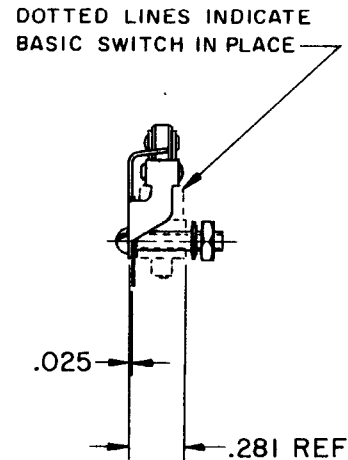

.19 DIA X .09 WIDE CORROSION RESISTANT STEEL ROLLER (TYPE 303)

NOTE - FURNISHED UNASSEMBLED

THIS DRAWING COVERS A PROPRIETARY ITEM AND IS THE PROPERTY OF MICRO SWITCH, A DIVISION OF HONEYWELL. THIS DRAWING IS NOT TO BE COPIED OR USED WITHOUT THE APPROVAL OF MICRO SWITCH.