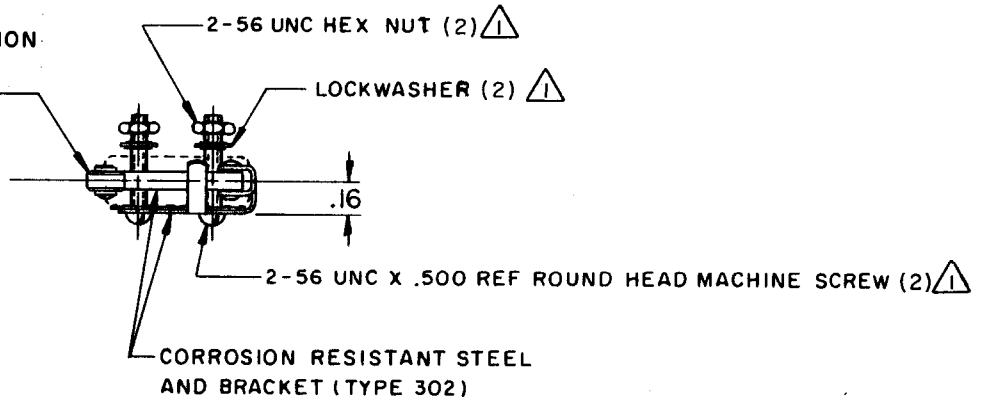

.19 DIA X .09 WIDE CORROSION RESISTANT STEEL ROLLER (TYPE 303)

NOTE - FURNISHED UNASSEMBLED

THIS DRAWING COVERS A PROPRIETARY ITEM AND IS THE PROPERTY OF MICRO SWITCH, A DIVISION OF HONEYWELL. THIS DRAWING IS NOT TO BE COPIED OR USED WITHOUT THE APPROVAL OF MICRO SWITCH.