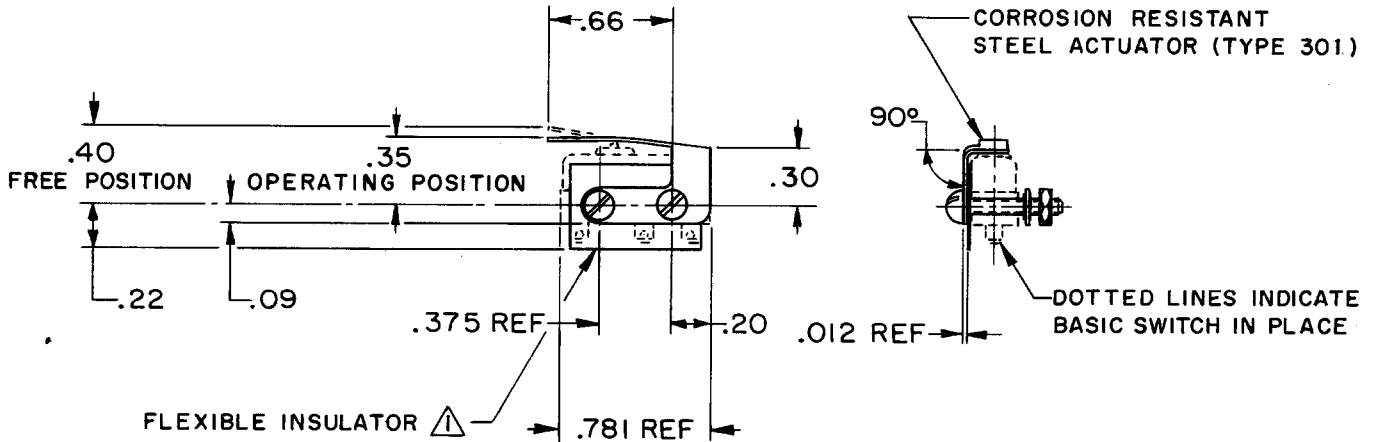

MICRO SWITCH

A DIVISION OF MINNEAPOLIS-HONEYWELL REGULATOR COMPANY
FREEPORT, ILLINOIS

FED. MFR. CODE 91929

ACTUATOR-SWITCH

CATALOG LISTING
JS-60

(M) JS-60
ISSUE 1

JS-60

M

DRAWING NUMBER

ISSUE

5

5

REPLACES

RELEASE NO.

CHECK

CHECK

REVISIONS

A	CO12901	OMW	12 MAY 59
B	CO47771	CJH	17 MAY 80
C	E059341	CJH	26 APR 86
D	CO79303	DLT	7 MAR 95

NOTE -
▲ FURNISHED UNASSEMBLED

THIS DRAWING COVERS A PROPRIETARY ITEM AND IS THE PROPERTY OF MICRO SWITCH, A DIVISION OF MINNEAPOLIS-HONEYWELL REGULATOR CO. THIS DRAWING IS NOT TO BE COPIED OR USED WITHOUT THE APPROVAL OF MICRO SWITCH.

CHARACTERISTICS WITH ISMI BASIC SWITCH INSTALLED

OPERATING FORCE	----- 10 OZ MAX
RELEASE FORCE	----- 4 OZ MIN
PRETRAVEL	----- .078 MAX
DIFFERENTIAL TRAVEL	----- .015 MAX
OVERTRAVEL	----- .015 MIN

ELECTRICAL DATA

CONTACT ARRANGEMENT	BREAK DISTANCE

SCALE-FULL

DO NOT SCALE PRINT

UNLESS OTHERWISE SPECIFIED
DIMENSIONS ARE IN INCHES
TOLERANCES ARE:
ONE PLACE (.0) ± .030
TWO PLACE (.00) ± .015
THREE PLACE (.000) ± .005
ANGLES ± 2°

WEIGHT

FO-50378

DRAWN

OMW 12 MAY 59 CHECK G-CJH 12 MAY 59