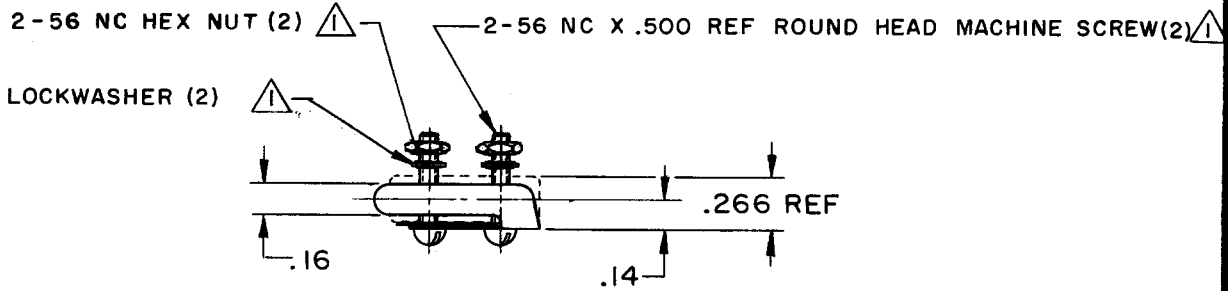

MICRO SWITCH

A DIVISION OF MINNEAPOLIS-HONEYWELL REGULATOR COMPANY
FREEPORT, ILLINOIS

FED. MFR. CODE 91929

ACTUATOR-SWITCH

CATALOG LISTING
JS-60

(M) JS-60
ISSUE 1

JS-60

M

DRAWING NUMBER

ISSUE

5

5

REPLACES

RELEASE NO.

CHECK

CHECK

REVISIONS

A	CO12901	OMW	12 MAY 59
B	CO47771	CJH	17 MAY 80
C	E059341	CJH	26 APR 86
D	CO79303	DLT	7 MAR 95

NOTE -
▲ FURNISHED UNASSEMBLED

THIS DRAWING COVERS A PROPRIETARY ITEM AND IS THE PROPERTY OF MICRO SWITCH, A DIVISION OF MINNEAPOLIS-HONEYWELL REGULATOR CO. THIS DRAWING IS NOT TO BE COPIED OR USED WITHOUT THE APPROVAL OF MICRO SWITCH.

CHARACTERISTICS WITH ISMI BASIC SWITCH INSTALLED

OPERATING FORCE	----- 10 OZ MAX
RELEASE FORCE	----- 4 OZ MIN
PRETRAVEL	----- .078 MAX
DIFFERENTIAL TRAVEL	----- .015 MAX
OVERTRAVEL	----- .015 MIN

ELECTRICAL DATA

CONTACT ARRANGEMENT	BREAK DISTANCE

SCALE-FULL

DO NOT SCALE PRINT

UNLESS OTHERWISE SPECIFIED
DIMENSIONS ARE IN INCHES
TOLERANCES ARE:
ONE PLACE (.0) ± .030
TWO PLACE (.00) ± .015
THREE PLACE (.000) ± .005
ANGLES ± 2°

WEIGHT

FO-50378

DRAWN

OMW 12 MAY 59 CHECK G-CJH 12 MAY 59