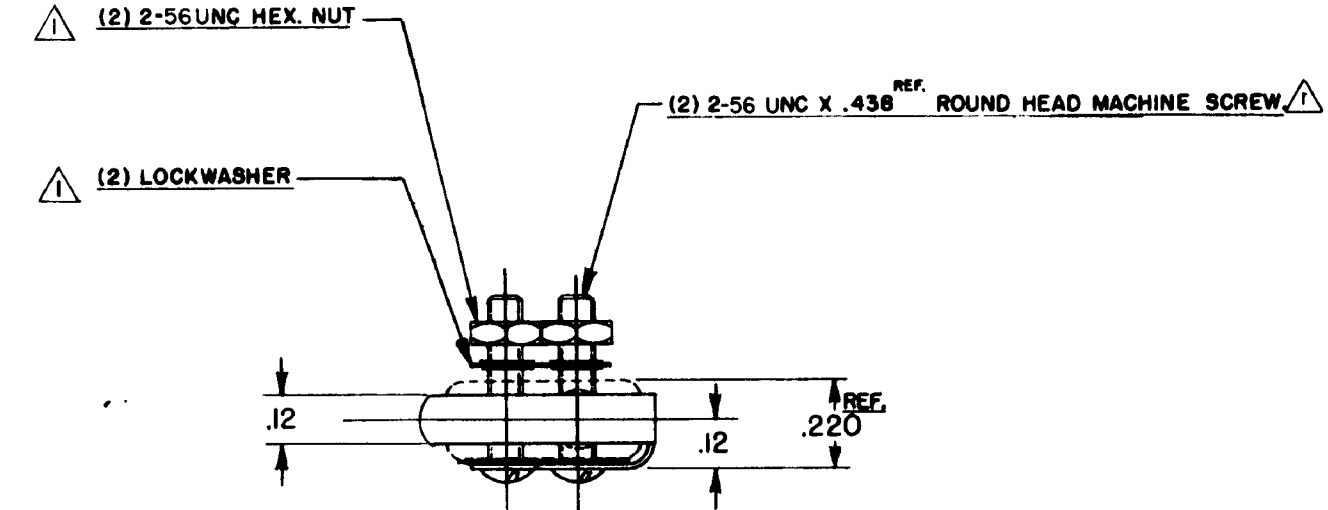

MICRO SWITCH

A DIVISION OF MINNEAPOLIS-HONEYWELL REGULATOR COMPANY
MINNEAPOLIS, MINN. 55412
FED. MFR. CODE 91929

ACTUATOR-SWITCH

CATALOG LISTING

JX-43

(M) SKETCH 22429

REPLACES ISSUE 1

JX-43

M

DRAWING NUMBER

7

8

8

8

RELEASE NO. SR-8369

RED 20 JULY 59

CHECK

14 JAN 59

BTG

CHECK

17 MAY 80

CHECK

20 JUL 59

CHECK

13 JAN 59

CHECK

13 JAN 59

DRAWN

NOTE-

- (1) - FURNISHED UNASSEMBLED
- (2) - SLIGHT ROTATION BETWEEN BASIC AND ACTUATOR MAY BE NECESSARY TO OBTAIN OPERATING POSITION

THIS DRAWING COVERS A PROPRIETARY ITEM AND IS THE PROPERTY OF MICRO SWITCH, A DIVISION OF MINNEAPOLIS-HONEYWELL REGULATOR CO. THIS DRAWING IS NOT TO BE COPIED OR USED WITHOUT THE APPROVAL OF MICRO SWITCH.

CHARACTERISTICS WITH 15X1-T BASIC SWITCH INSTALLED	ELECTRICAL DATA		SCALE 2 TO 1
	CONTACT ARRANGEMENT	BREAK DISTANCE	DO NOT SCALE PRINT
OPERATING FORCE ----- 10 OZ MAX			UNLESS OTHERWISE SPECIFIED
RELEASE FORCE ----- 1 OZ MIN			DIMENSIONS ARE IN INCHES
DIFFERENTIAL TRAVEL ----- .025 MAX			TOLERANCES ARE:
OVERTRAVEL ----- .010 MIN			ONE PLACE (.0) ±.030
			TWO PLACE (.00) ±.018
			THREE PLACE (.000) ±.008
			ANGLES ±
			WEIGHT

REVISIONS

A	SR 8369	L M H	17 JUL 59
B	CO15829	M B F	17 APRIL 61
C	CO22579	OMW	28 APR 67
D	CO22579	M B S	19 APR 68
E	CO47771	C J H	17 MAY 80
F	CO79303	DLT	8 MAR 95
G	CO82929	DLT	13 MAY 96