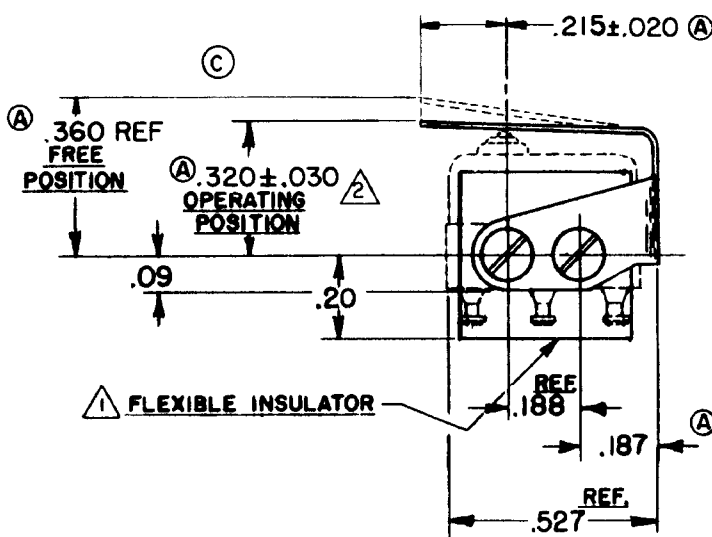

MICRO SWITCH

A DIVISION OF MINNEAPOLIS-HONEYWELL REGULATOR COMPANY
MINNEAPOLIS, MINN. 55412
FED. MFR. CODE 91929

ACTUATOR-SWITCH

CATALOG LISTING

JX-43

(M) SKETCH 22429

REPLACES ISSUE 1

JX-43

M

DRAWING NUMBER

7

8

8

8

RELEASE NO. SR-8369

RED 20 JULY 59

CHECK

14 JAN 59

BTG

CHECK

17 MAY 80

CHECK

20 JUL 59

CHECK

13 JAN 59

CHECK

13 JAN 59

DRAWN

NOTE-

- (1) - FURNISHED UNASSEMBLED
- (2) - SLIGHT ROTATION BETWEEN BASIC AND ACTUATOR MAY BE NECESSARY TO OBTAIN OPERATING POSITION

THIS DRAWING COVERS A PROPRIETARY ITEM AND IS THE PROPERTY OF MICRO SWITCH, A DIVISION OF MINNEAPOLIS-HONEYWELL REGULATOR CO. THIS DRAWING IS NOT TO BE COPIED OR USED WITHOUT THE APPROVAL OF MICRO SWITCH.

CHARACTERISTICS WITH 15X1-T BASIC SWITCH INSTALLED	ELECTRICAL DATA		SCALE 2 TO 1
	CONTACT ARRANGEMENT	BREAK DISTANCE	DO NOT SCALE PRINT
OPERATING FORCE ----- 10 OZ MAX			UNLESS OTHERWISE SPECIFIED
RELEASE FORCE ----- 1 OZ MIN			DIMENSIONS ARE IN INCHES
DIFFERENTIAL TRAVEL ----- .025 MAX			TOLERANCES ARE:
OVERTRAVEL ----- .010 MIN			ONE PLACE (.0) ±.030
			TWO PLACE (.00) ±.018
			THREE PLACE (.000) ±.008
			ANGLES ±
			WEIGHT

REVISIONS

A	SR 8369	L M H	17 JUL 59
B	CO15829	M B F	17 APRIL 61
C	CO22579	OMW	28 APR 67
D	CO22579	M B S	19 APR 68
E	CO47771	C J H	17 MAY 80
F	CO79303	DLT	8 MAR 95
G	CO82929	DLT	13 MAY 96