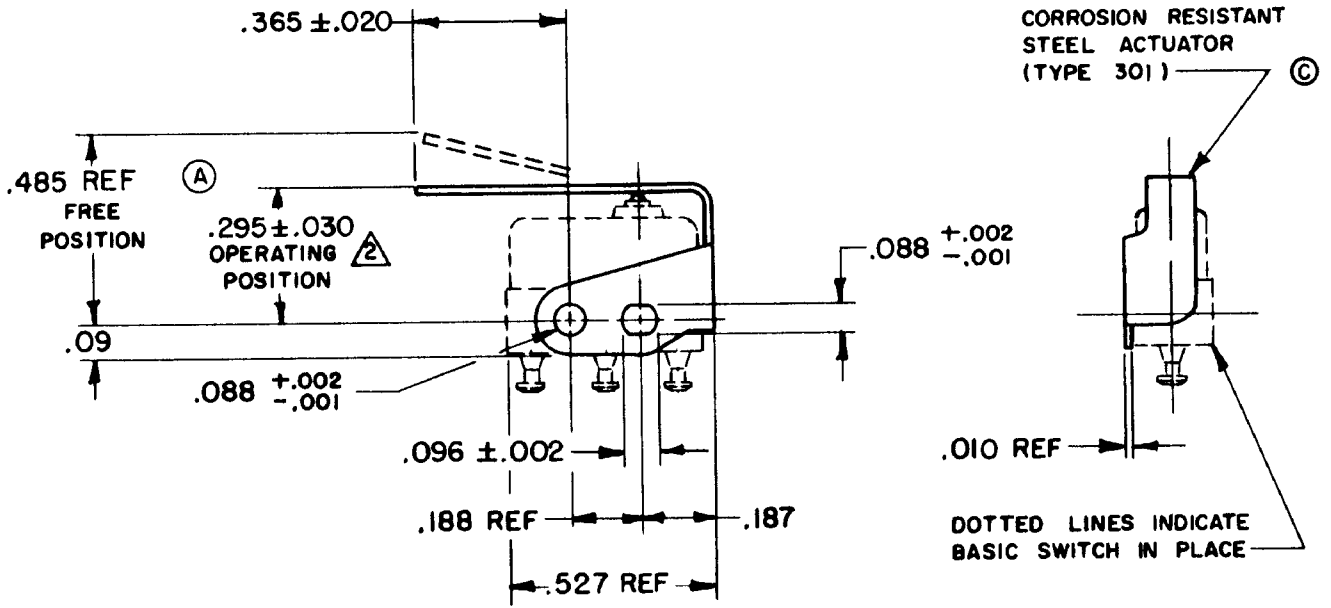

CHECK

REVISIONS

A	C022579	OMW	1 MAY 67
B	C023793	WEG	6 FEB 68
C	C022579	M B F	19 APR 68
D	C030270	SRH	29 FEB 72
E	C082929	DLT	13 MAY 96

DRAWN

J P H 22 FEB 64

FO-90378

M
JX-44-B

NOTE -
 1- FURNISHED BULK PACKED
 2- SLIGHT ROTATION BETWEEN BASIC AND ACTUATOR MAY BE NECESSARY TO OBTAIN OPERATING POSITION, BASED ON USING NO. 2-56 MACHINE SCREWS

CHARACTERISTICS	WITH ISX1-T BASIC SWITCH INSTALLED
OPERATING FORCE	----- 7 OZ MAX
RELEASE FORCE	----- 2 OZ MIN
DIFFERENTIAL TRAVEL	----- .025 MAX
OVERTRAVEL	----- .015 MIN

ELECTRICAL DATA
CONTACT ARRANGEMENT

SCALE 2 TO 1

DO NOT SCALE PRINT

UNLESS OTHERWISE NOTED
DIMENSIONS ARE IN INCHES

TOLERANCES ARE:

ONE PLACE (.0)	±.030
TWO PLACE (.00)	±.015
THREE PLACE (.000)	±.005
ANGLES	±

WEIGHT

X-ON Electronics

Largest Supplier of Electrical and Electronic Components