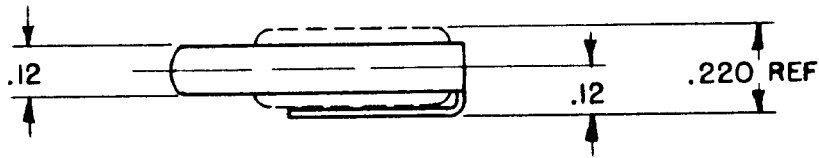

CHECK

REVISIONS

A	C022579	OMW	1 MAY 67
B	C023793	WEG	6 FEB 68
C	C022579	M B F	19 APR 68
D	C030270	SRH	29 FEB 72
E	C082929	DLT	13 MAY 96

DRAWN

J P H 22 FEB 64

FO-90378

M
JX-44-B

NOTE -
 1- FURNISHED BULK PACKED
 2- SLIGHT ROTATION BETWEEN BASIC AND ACTUATOR MAY BE NECESSARY TO OBTAIN OPERATING POSITION, BASED ON USING NO. 2-56 MACHINE SCREWS