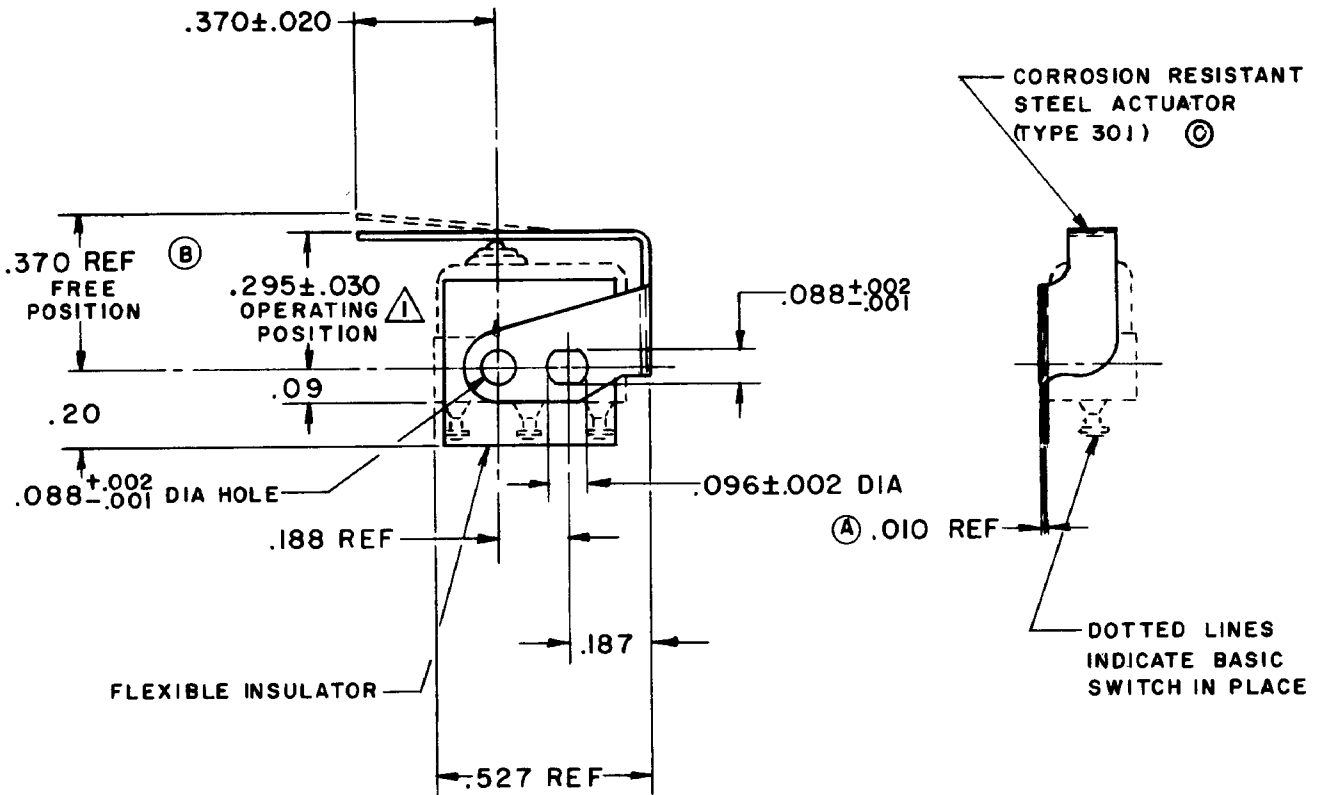

NOTE -
 ⚠️ SLIGHT ROTATION BETWEEN BASIC AND ACTUATOR MAY BE NECESSARY TO OBTAIN OPERATING POSITION, BASED ON USING NO. 2-56 MOUNTING SCREWS

THIS DRAWING COVERS A PROPRIETARY ITEM AND IS THE PROPERTY OF MICRO SWITCH, A DIVISION OF MINNEAPOLIS-HONEYWELL REGULATOR CO. THIS DRAWING IS NOT TO BE COPIED OR USED WITHOUT THE APPROVAL OF MICRO SWITCH.

CHARACTERISTICS WITH ISX1-T BASIC SWITCH INSTALLED

OPERATING FORCE	----- 6 OZ MAX
RELEASE FORCE	----- 1 OZ MIN
DIFFERENTIAL TRAVEL	----- .025 MAX
OVERTRAVEL	----- .015 MIN

ELECTRICAL DATA

CONTACT ARRANGEMENT	BREAK DISTANCE
---------------------	----------------

SCALE 2 TO 1

DO NOT SCALE PRINT

UNLESS OTHERWISE SPECIFIED
 DIMENSIONS ARE IN INCHES

TOLERANCES ARE:

ONE PLACE	(.0)	±.030
TWO PLACE	(.00)	±.015
THREE PLACE	(.000)	±.005
ANGLES		±

WEIGHT

X-ON Electronics

Largest Supplier of Electrical and Electronic Components