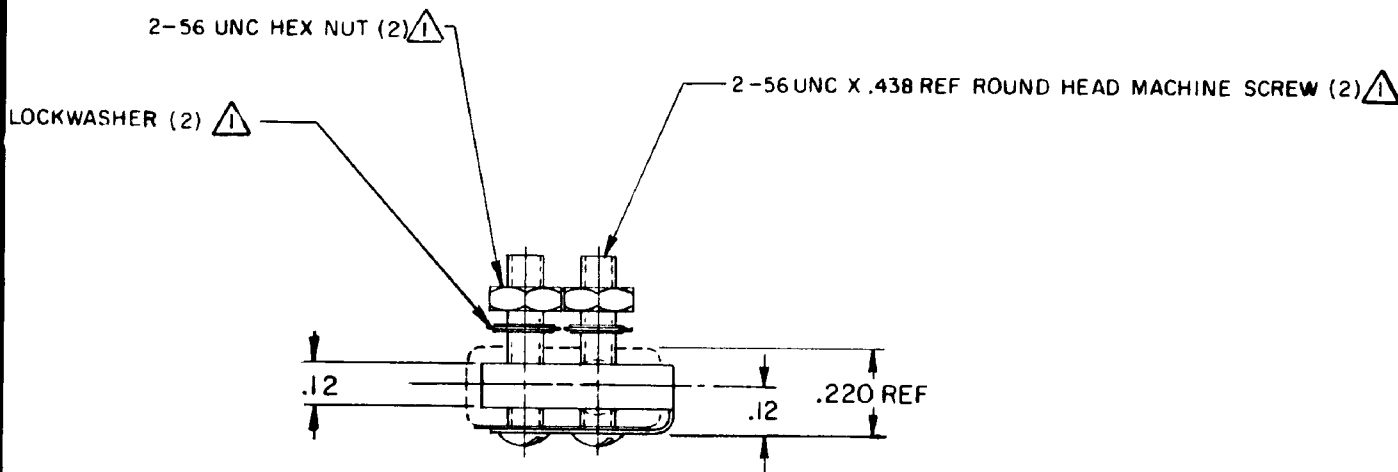

A	NEW DWG PR-4276	BEN	17 AUG 74
B	C047771	CJH	17 MAY 80
C	C079303	DLT	8 MAR 95
D	C082928	DLT	13 MAY 96

CHECK

20 AUG 74

17 AUG 74

CHECK

17 AUG 74

CHECK

17 AUG 74

CORROSION RESISTANT
STEEL ACTUATOR (TYPE 301)

.010 REF
DOTTED LINES INDICATE
BASIC SWITCH IN PLACE

NOTE

- ① - SCREWS, NUTS, LOCKWASHERS AND INSULATOR FURNISHED UNASSEMBLED
- ② - SLIGHT ROTATION BETWEEN BASIC AND ACTUATOR MAY BE NECESSARY TO OBTAIN OPERATING POSITION