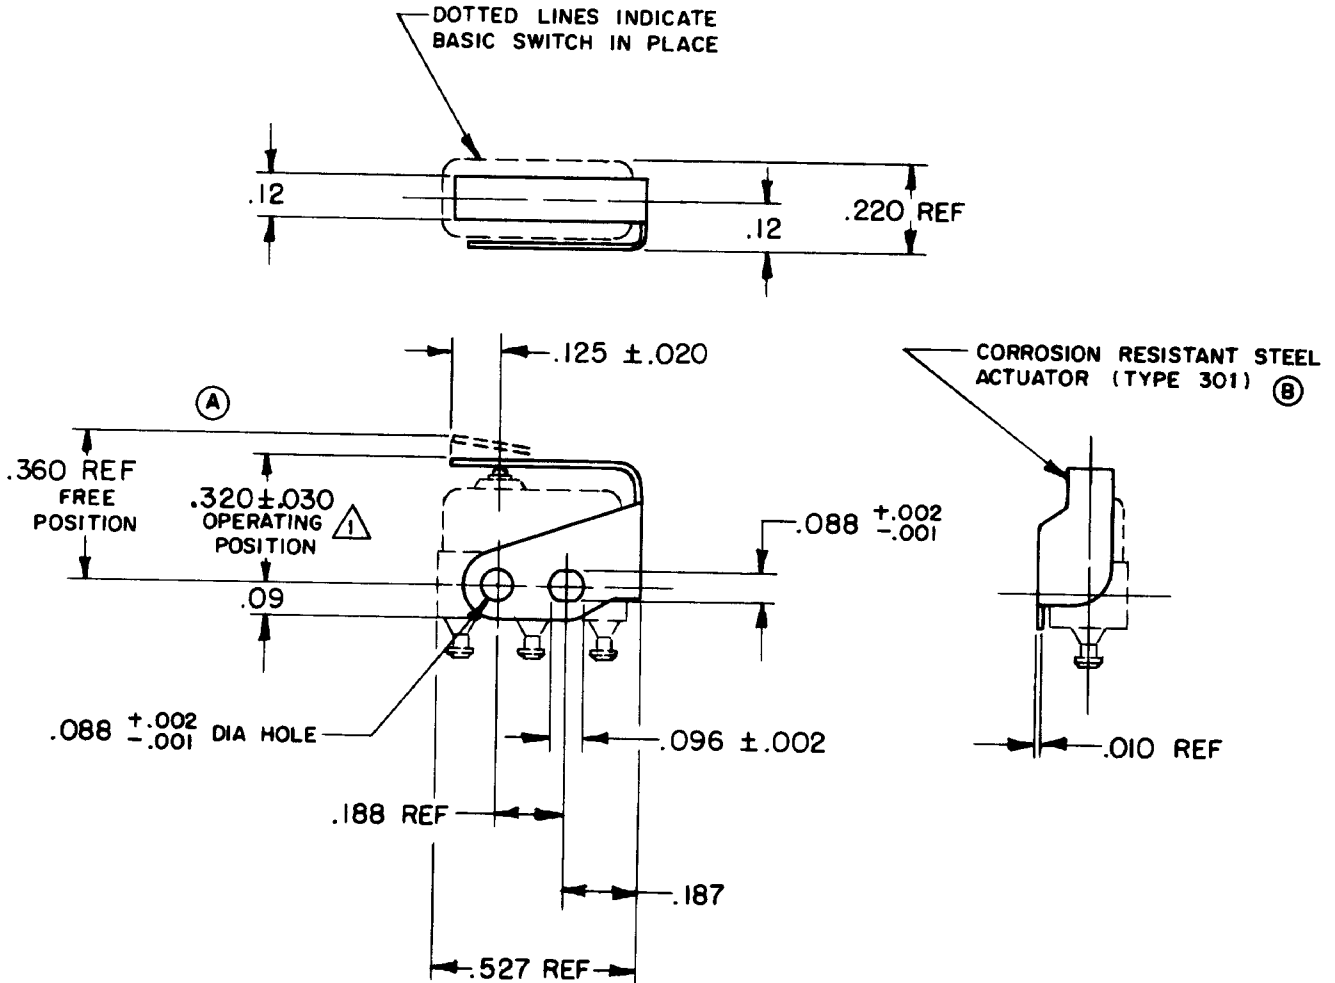

NOTE-
 ⚠️ SLIGHT ROTATION BETWEEN BASIC AND ACTUATOR MAY BE NECESSARY TO OBTAIN OPERATING POSITION, BASED ON USING NO. 2-56 MACHINE SCREWS

THIS DRAWING COVERS A PROPRIETARY ITEM AND IS THE PROPERTY OF MICRO SWITCH, A DIVISION OF MINNEAPOLIS-HONEYWELL REGULATOR CO. THIS DRAWING IS NOT TO BE COPIED OR USED WITHOUT THE APPROVAL OF MICRO SWITCH.

CHARACTERISTICS WITH ISXI-T BASIC SWITCH INSTALLED

OPERATING FORCE	----- 7 OZ APPROX
RELEASE FORCE	----- 2 OZ APPROX
DIFFERENTIAL TRAVEL	----- .030 APPROX
OVERTRAVEL	----- .010 MIN

ELECTRICAL DATA

CONTACT ARRANGEMENT	BREAK DISTANCE
---------------------	----------------