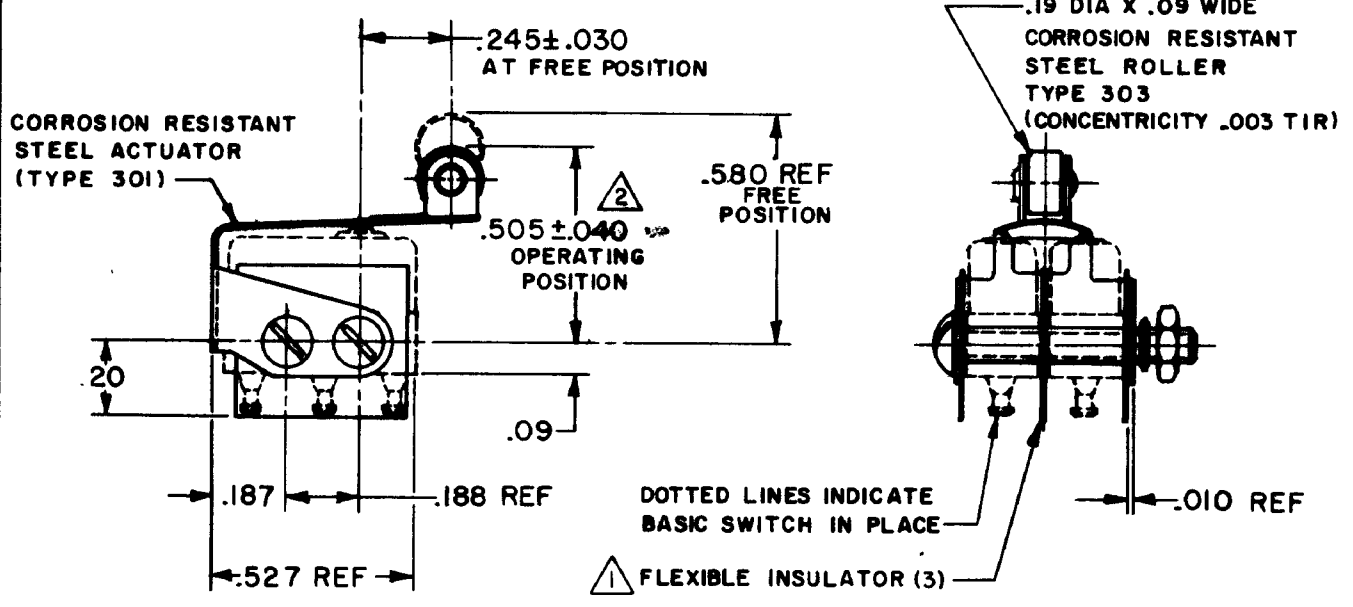

MICRO SWITCH
A DIVISION OF MINNEAPOLIS-HONEYWELL REGULATOR COMPANY
FARGO, MINN.
FED. MFR. CODE 91929

ACTUATOR-SWITCH

CATALOG LISTING
JX-512

JX-512
M
DRAWING NUMBER
X 8
X 5
ISSUE
REVISIONS
A CO 18310 M B F 18 SEP 61
B CO 20462 M B F 6 AUG 65
C CO 22579 OMW 1 MAY 67
D CO 22579 M B S 19 APR 68
E CO 47771 CJH 17 MAY 80
F CO 79303 DAW 7 MAR 95
G CO 82929 DLT 10 MAY 96
LMH 19 JUL 61
FO-50378

REPLACES
RELEASE NO. SR 9808
CHECK BLS 29 AUG 61
MRD 20 JUL 61
CHECK 30 AUG 61
LAD
CHECK 30 AUG 61
JUL 61

NOTE -

$\triangle 1$ - FURNISHED UNASSEMBLED

$\triangle 2$ - SLIGHT ROTATION BETWEEN BASICS AND ACTUATOR MAY BE NECESSARY TO OBTAIN OPERATING POSITION

THIS DRAWING COVERS A PROPRIETARY ITEM AND IS THE PROPERTY OF MICRO SWITCH, A DIVISION OF MINNEAPOLIS-HONEYWELL REGULATOR CO. THIS DRAWING IS NOT TO BE COPIED OR USED WITHOUT THE APPROVAL OF MICRO SWITCH.

CHARACTERISTICS WITH CORRECT BASIC SWITCH INSTALLED	ELECTRICAL DATA		SCALE 2 TO 1
	CONTACT ARRANGEMENT	BREAK DISTANCE	DO NOT SCALE PRINT
OPERATING FORCE ----- 15 OZ MAX			UNLESS OTHERWISE SPECIFIED DIMENSIONS ARE IN INCHES TOLERANCES ARE: ONE PLACE (.0) ±.030 TWO PLACE (.00) ±.015 THREE PLACE (.000) ±.005 ANGLES ±
RELEASE FORCE ----- 3 OZ MIN			
DIFFERENTIAL TRAVEL ----- .030 MAX			
OVERTRAVEL ----- .008 MIN			WEIGHT