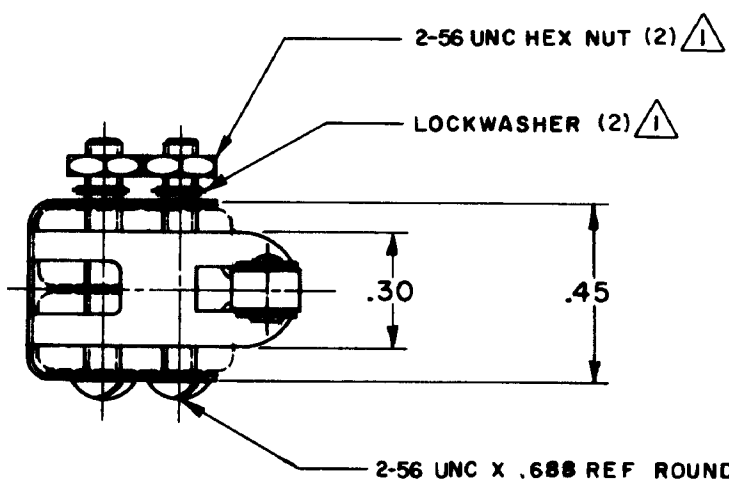

**MICRO SWITCH**  
 A DIVISION OF MINNEAPOLIS-HONEYWELL REGULATOR COMPANY  
 FARGO, MINN.  
 FED. MFR. CODE 91929

**ACTUATOR-SWITCH**

CATALOG LISTING  
**JX-512**

JX-512  
 M  
 DRAWING NUMBER  
 X 8  
 X 5  
 ISSUE  
 REVISIONS  
 A CO 18310 M B F 18 SEP 61  
 B CO 20462 M B F 6 AUG 65  
 C CO 22579 OMW 1 MAY 67  
 D CO 22579 M B S 19 APR 68  
 E CO 47771 CJH 17 MAY 80  
 F CO 79303 DAW 7 MAR 95  
 G CO 82929 DLT 10 MAY 96  
 LMH 19 JUL 61  
 FO-50378

REPLACES  
 RELEASE NO. SR 9808  
 CHECK BLS 29 AUG 61  
 MRD 20 JUL 61  
 CHECK 30 AUG 61  
 LAD  
 CHECK 30 AUG 61  
 JUL 61

NOTE -

$\triangle 1$  - FURNISHED UNASSEMBLED

$\triangle 2$  - SLIGHT ROTATION BETWEEN BASICS AND ACTUATOR MAY BE NECESSARY TO OBTAIN OPERATING POSITION

CHARACTERISTICS WITH CORRECT BASIC SWITCH INSTALLED	ELECTRICAL DATA		SCALE 2 TO 1
	CONTACT ARRANGEMENT	BREAK DISTANCE	DO NOT SCALE PRINT
OPERATING FORCE ----- 15 OZ MAX			UNLESS OTHERWISE SPECIFIED DIMENSIONS ARE IN INCHES <b>TOLERANCES ARE:</b> ONE PLACE (.0) ±.030 TWO PLACE (.00) ±.015 THREE PLACE (.000) ±.005 ANGLES ±
RELEASE FORCE ----- 3 OZ MIN			
DIFFERENTIAL TRAVEL ----- .030 MAX			
OVERTRAVEL ----- .008 MIN			WEIGHT