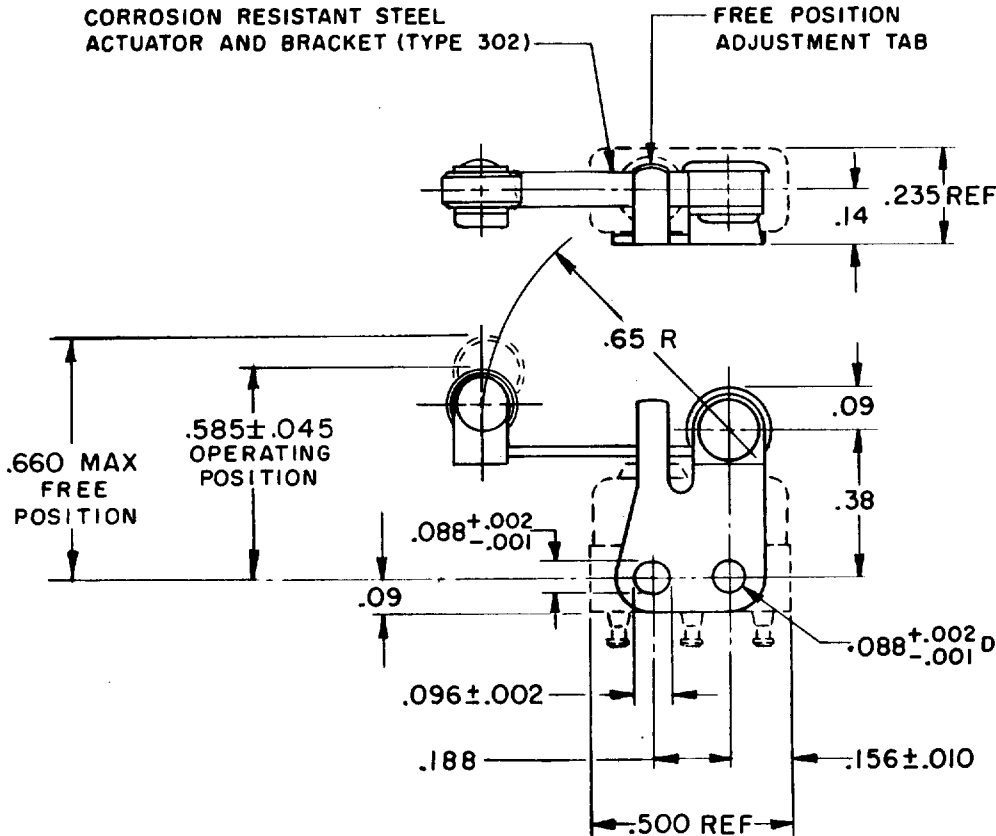

28 MAY 69

28 MAY 69

28 MAY 69

28 MAY 69

.19 X .09 WIDE CORROSION RESISTANT STEEL ROLLER (TYPE 303)

DOTTED LINES INDICATE BASIC SWITCH IN PLACE

THIS DRAWING COVERS A PROPRIETARY ITEM AND IS THE PROPERTY OF MICRO SWITCH, A DIVISION OF HONEYWELL. THIS DRAWING IS NOT TO BE COPIED OR USED WITHOUT THE APPROVAL OF MICRO SWITCH.