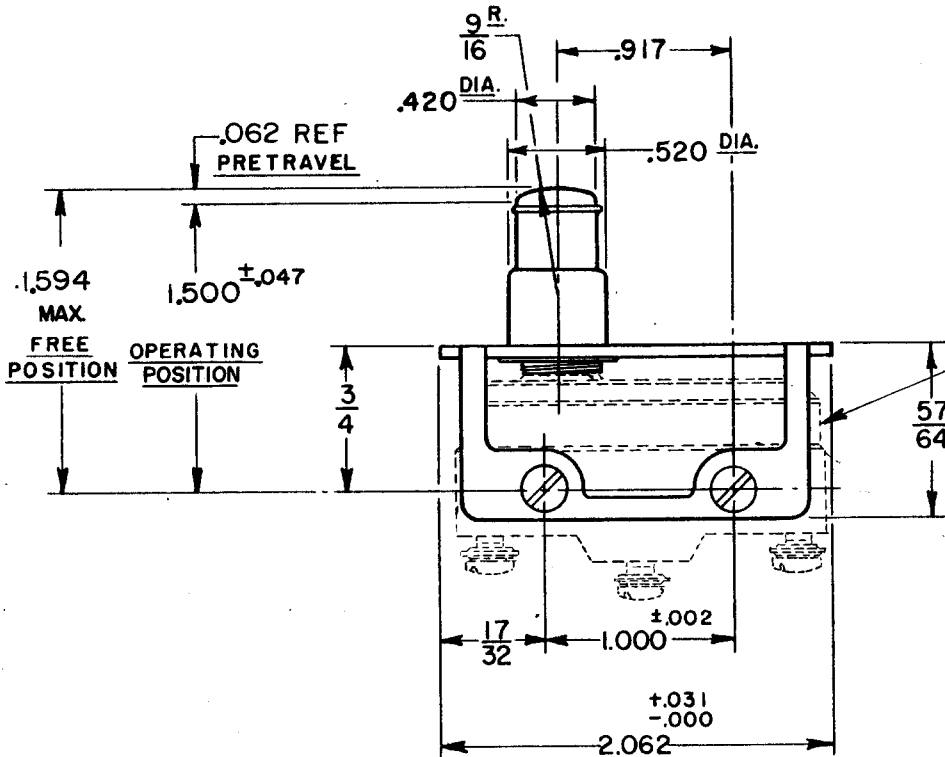

MICRO

MAKERS OF PRECISION SWITCHES
A DIVISION OF MINNEAPOLIS-HONEYWELL REGULATOR CO.
FREEPORT, ILLINOIS, U. S. A.

SWITCH-ACTUATOR

CATALOG LISTING

MD2721

FED. MFR. CODE 91929

(2) 6-32 UNC X $1\frac{1}{8}$ LONG ROUND
HEAD MACHINE SCREWS

(2) 6-32 UNC ST'D HEX. NUTS

(2) LOCKWASHERS

NOTE -

- ① NUTS, SCREWS, AND LOCKWASHERS ARE FURNISHED UNASSEMBLED.
- ② SWITCH WILL PERFORM SATISFACTORILY IN TEMPERATURE TO MINUS 65° F.

THIS DRAWING COVERS A PROPRIETARY ITEM AND IS THE PROPERTY OF MICRO SWITCH, A DIVISION OF HONEYWELL. THIS DRAWING IS NOT TO BE COPIED OR USED WITHOUT THE APPROVAL OF MICRO SWITCH.

CHARACTERISTICS

OVERTRAVEL ----- .187 MIN.
FORCE AT FULL TRAVEL ----- 7 LBS. MAX.

ELECTRICAL DATA

CONTACT ARRANGEMENT BREAK DISTANCE

SCALE FULL

DO NOT SCALE PRINT
UNLESS OTHERWISE SPECIFIED:
DIMENSIONS ARE IN INCHES
TOLERANCES ARE
FRACTIONS $\pm 1/64$
DECIMALS $\pm .010$
ANGLES \pm
WEIGHT