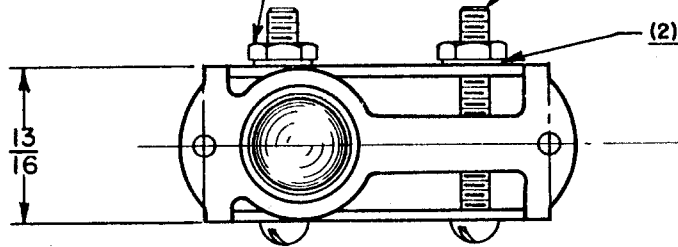

MICRO

MAKERS OF PRECISION SWITCHES
A DIVISION OF MINNEAPOLIS-HONEYWELL REGULATOR CO.
FREEPORT, ILLINOIS, U. S. A.

SWITCH-ACTUATOR

CATALOG LISTING

MD2721

FED. MFR. CODE 91929

(2) 6-32 UNC X $1\frac{1}{8}$ LONG ROUND
HEAD MACHINE SCREWS

(2) 6-32 UNC ST'D HEX. NUTS

(2) LOCKWASHERS

NOTE -

- ① NUTS, SCREWS, AND LOCKWASHERS ARE FURNISHED UNASSEMBLED.
- ② SWITCH WILL PERFORM SATISFACTORILY IN TEMPERATURE TO MINUS 65° F.

THIS DRAWING COVERS A PROPRIETARY ITEM AND IS THE PROPERTY OF MICRO SWITCH, A DIVISION OF HONEYWELL. THIS DRAWING IS NOT TO BE COPIED OR USED WITHOUT THE APPROVAL OF MICRO SWITCH.

CHARACTERISTICS

OVERTRAVEL ----- .187 MIN.
FORCE AT FULL TRAVEL ----- 7 LBS. MAX.

ELECTRICAL DATA

CONTACT ARRANGEMENT BREAK DISTANCE

SCALE FULL

DO NOT SCALE PRINT
UNLESS OTHERWISE SPECIFIED:
DIMENSIONS ARE IN INCHES
TOLERANCES ARE
FRACTIONS $\pm 1/64$
DECIMALS $\pm .010$
ANGLES \pm
WEIGHT