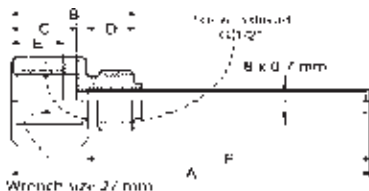

ZT

Immersion wells

for thermostats and temperature transmitters

Type	Immersion depth L¹ (mm)	Overall length L² (mm)	Suitable for

Nickel-plated brass, G 1/2", permitted pressure 25 bar

R1/Ms	135	151	TAM...
R2/Ms	220	236	
R3/Ms	500	516	
R10/Ms	135	151	TX...
R20/Ms	220	236	

Stainless steel (1.4571 + 1.4401) G 1/2", permitted pressure 63 bar

R1/Nst	135	151	TAM...
R2/Nst	220	236	
R10/Nst	135	151	TX...
R20/Nst	220	236	

Nickel-plated brass, 1/2" NPT, permitted pressure 25 bar

RN1/Ms	135	151	TAM...
RN2/Ms	220	236	
RN10/Ms	135	151	TX...
RN20/Ms	220	236	

Stainless steel (1.4571 + 1.4401) 1/2" NPT, permitted pressure 63 bar

RN1/Nst	135	151	TAM...
RN2/Nst	220	236	
RN10/Nst	135	151	TX...
RN20/Nst	220	236	

Immersion wells with fixing flange for air ducts

Type	Immersion depth of sensor	Suitable for
Material: chromated steel		
R6	135 mm	TX...
R7	220 mm	

Immersion wells (screw-in thread G1/2")

Type	Immersion depth (mm)	Connection	Max. perm. press. (bar)
G12-100	100	G1/2"	100
G12-250	250	G1/2"	100
N12-100	100	1/2" NPT	100

R6