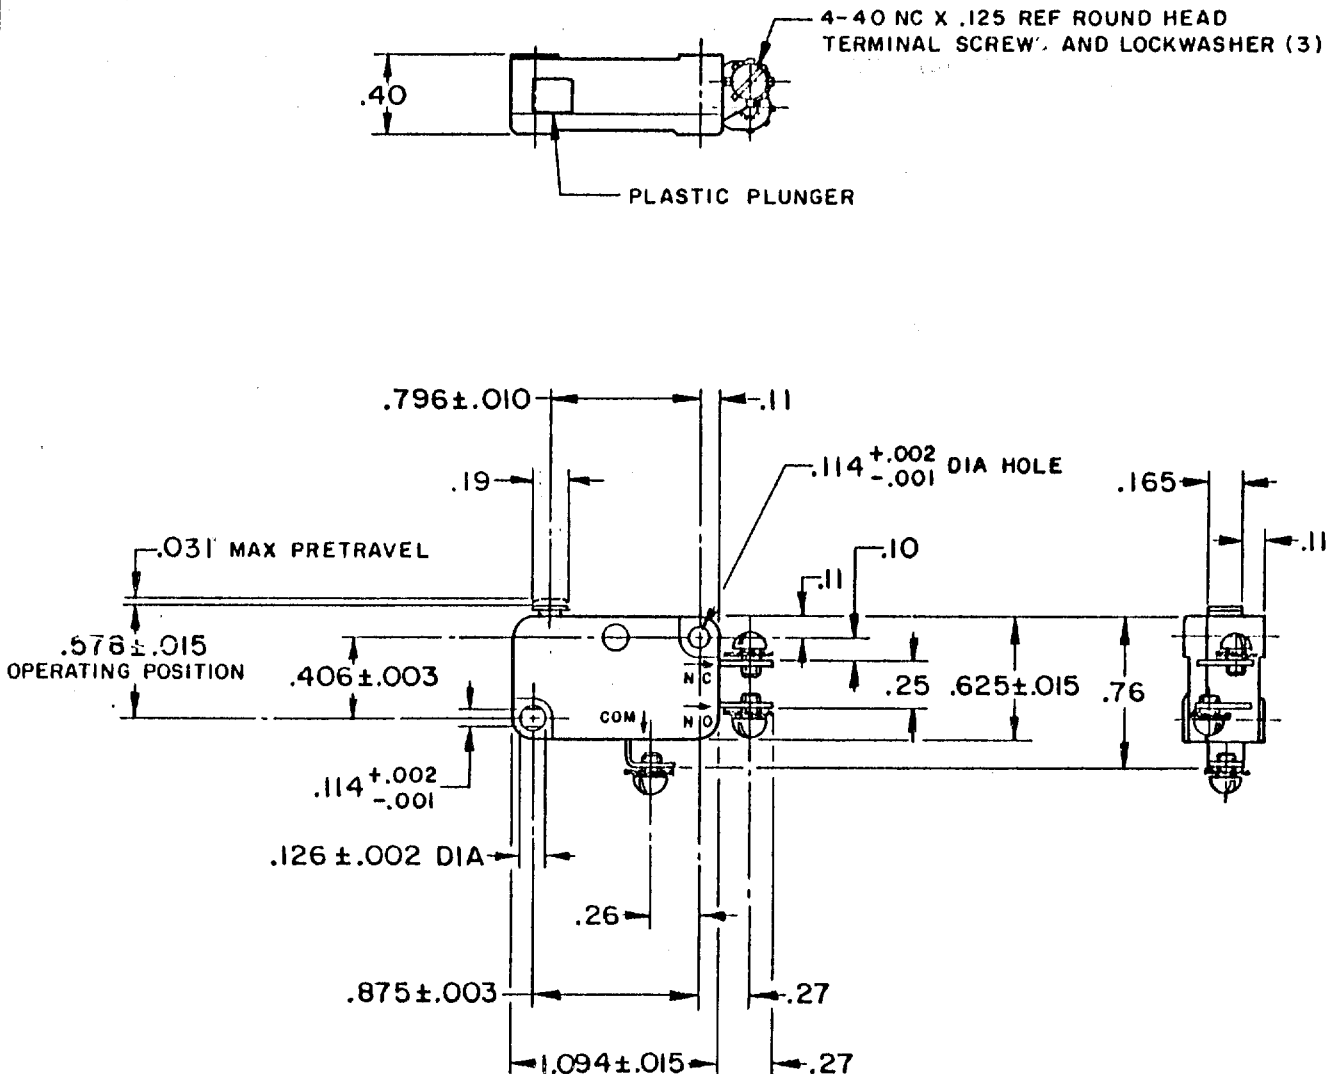

MICRO SWITCH

A DIVISION OF MINNEAPOLIS-HONEYWELL REGULATOR COMPANY
FREEPORT, ILLINOIS
FED. MFR. CODE 91929

SWITCH-BASIC

CATALOG LISTING

V3-601

CK-GO100

(M) V3-601
ISSUE 8

V3-601

M

DRAWING NUMBER

ISSUE 8
12/16

REPLACES

RELEASE NO.

CHECK

REVISIONS

A	CO15698	M B F	9 MAR 61
B	CO21688	M B F	3 OCT 66
C	CO24941	M B S	3 DEC 68
D	CO26075	M B S	27 AUG 69
E	CO26511	R E R	21 OCT 69
F	CO39182	W L W	18 FEB 78
G	CO56987	SMA	1 OCT 85
H	CO73764	D H D	30 NOV 92

THIS DRAWING COVERS A PROPRIETARY ITEM AND IS THE PROPERTY OF MICRO SWITCH, A DIVISION OF MINNEAPOLIS-HONEYWELL REGULATOR CO. THIS DRAWING IS NOT TO BE COPIED OR USED WITHOUT THE APPROVAL OF MICRO SWITCH.

CHARACTERISTICS	
OPERATING FORCE	6-14 OZ
RELEASE TRAVEL	.005-.017
RELEASE FORCE	4 OZ MIN
DIFFERENTIAL TRAVEL	.006-.016
OVERTRAVEL	.010-.024
FREE POSITION	.625 MAX

ELECTRICAL DATA	
CONTACT ARRANGEMENT	S P D T
L86	15.1A 1/3HP 125, 250 VAC 1/2A 125 VDC, 1/4A 250 VDC 5A 125 VAC "L"

SCALE FULL	
DO NOT SCALE PRINT.	
UNLESS OTHERWISE SPECIFIED	
DIMENSIONS ARE IN INCHES	
TOLERANCES ARE:	
ONE PLACE (.0)	±.030
TWO PLACE (.00)	±.015
THREE PLACE (.000)	±.008
ANGLES	±
WEIGHT .023 LB MAX	

9 MARCH 61 CHECK DAW 10 MAR '61

PO-50378