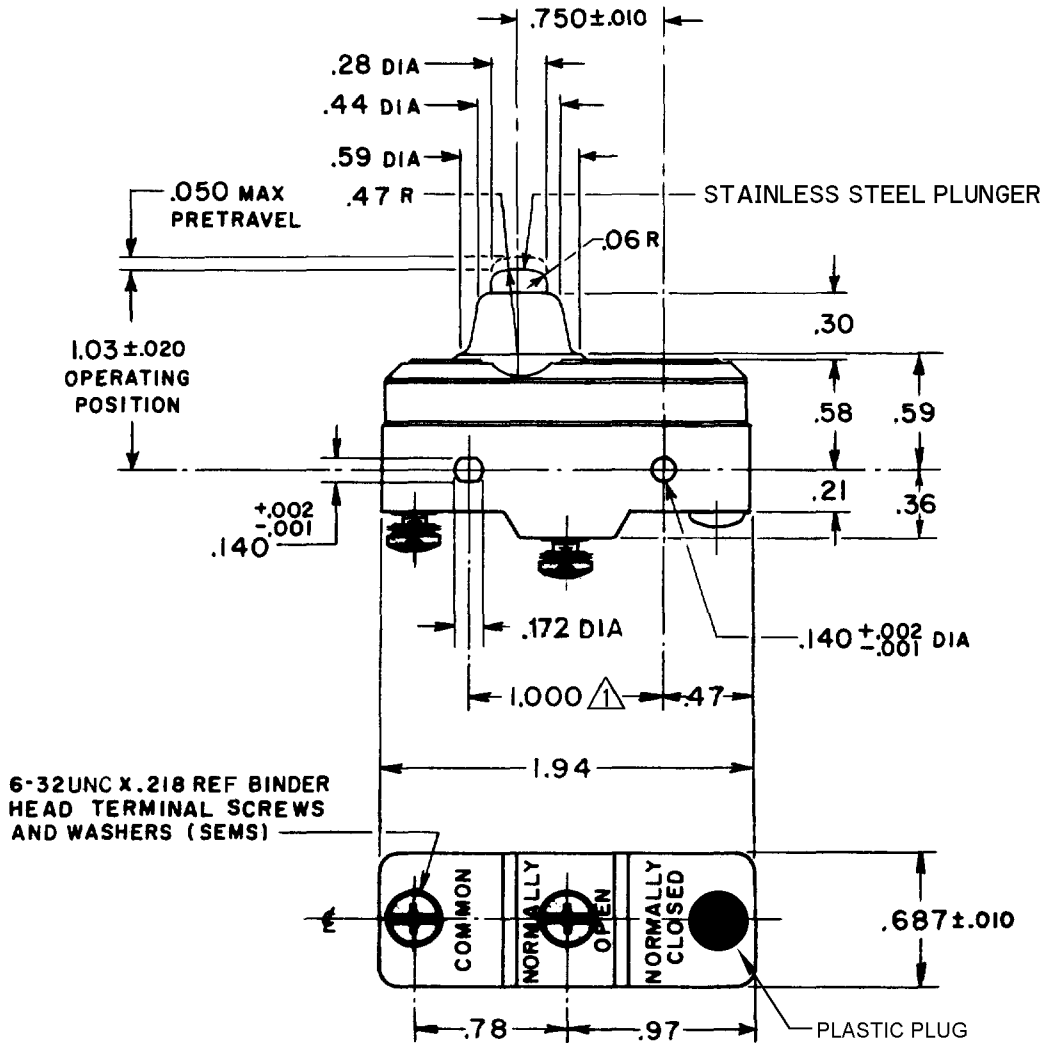

MICRO SWITCH

A DIVISION OF MINNEAPOLIS-HONEYWELL REGULATOR COMPANY
 FREEPORT, MINNESOTA

FED. MFR. CODE 91929

SWITCH - BASIC

CATALOG LISTING

YA-2RBT

CATALOG LISTING
YA-2RBT
 PAGE 1 OF 1
M
 DRAWING NUMBER
8
 ISSUE
 REVISIONS
 A 0034310
 20 DEC 74
 B CO-92159
 18 JUL 91
 C CO-77568
 K D R
 29 MAR 94
 D CO-92159
 C S L
 21 JAN 98
 E C093346
 D L T
 27 AUG 98
 F CO-95750-B
 C S L
 29 MAR 00
 G 0000624
 J A H
 23 JUN 03
 REPLACES
 RELEASE NO. S.R. 5450
 CHECK C N T 26 JUNE 96
 CHECK J W H 26 JUNE 96
 CHECK G C H 27 JUNE 96
 CHECK K A F 22 JUNE 96
 DRAWN
 RASTER

NOTE
 MOUNTING HOLES WILL ACCEPT PINS OR SCREWS OF .139 MAX. DIA. ON 1.000 ± .002 CENTERS

THIS DRAWING COVERS A PROPRIETARY ITEM AND IS THE PROPERTY OF MICRO SWITCH, A DIVISION OF HONEYWELL. THIS DRAWING IS NOT TO BE COPIED OR USED WITHOUT THE APPROVAL OF MICRO SWITCH.

CHARACTERISTICS	ELECTRICAL DATA	SCALE - FULL
OPERATING FORCE - - - - - 14 - 22 OZ.	CONTACT ARRANGEMENT S.P.N.O.	DO NOT SCALE PRINT
RELEASE FORCE - - - - - 10 OZ. MIN.	L23 20A 125, 250 OR 480 VAC 10A 125 VAC "L" 1HP 125 VAC, 2HP 250 VAC 1/2A 125 VDC, 1/4A 250 VDC	UNLESS OTHERWISE SPECIFIED DIMENSIONS ARE IN INCHES TOLERANCES ARE:
DIFFERENTIAL TRAVEL - - - .002 - .0075	L288 L299 L308	ONE PLACE (.0) ± .030 TWO PLACE (.00) ± .015 THREE PLACE (.000) ± .005 ANGLES ±
OVERTRAVEL - - - - - .094 MIN.	CE Ⓣ RUL	WEIGHT .064 LB.
	20(3)A 250V ~ T85 5E4	