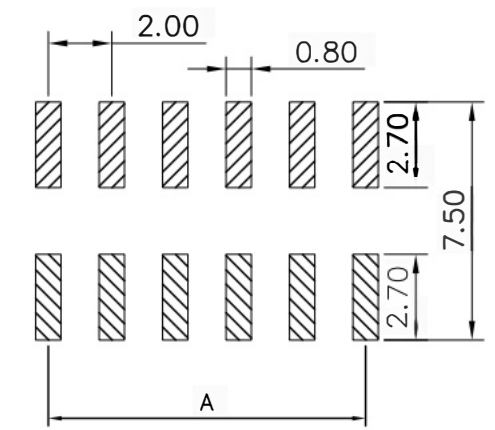

SPECIFICATIONS

Current Rating: 1.5 Amps
 Insulation Resistance: 1000M Ω Min
 Contact Resistance: 20mΩ Max
 Withstanding Voltage: AC 500V
 Operation Temperature: -40° to +105°
 Contact Material: Brass
 Standard: PA6T
 Insulator Material: polyester
 Contact Plating: Gold Flash
 Max. Processing Temp: 240° C for 30-60 seconds
 (260° C for 5 seconds)

RECOMMEND P. C. B LAYOUT
 PCB TOLERANCE: ±0.05 (TOP VIEW)

深圳市虹成电子有限公司

UNLESS OTHERWISE SPECIFIED TOLERANCE
 X : ±0.30 X° : ±5°
 X.X : ±0.25 X.X° : ±1°
 X.XX : ±0.20 X.XX° : ±0.5°

DRAWN NAME: 2.0FH H4.3 2xnPin SMT W4.5 U型 PC6.2 PB4.6 6T

SIZE	A4	SCALE	N:1	PRUCT NO.	HC-PM200-4.3H-2x11PS
REV	A	UNIT	mm	PROJECT	PAGE 1/1

CHECKED: 陈超凡 2023/03/23 CHECKED: / / APPROVED: / /

No. of	DIM. A	DIM. B	No. of	DIM. A	DIM. B	No. of	DIM. A	DIM. B	No. of	DIM. A	DIM. B
1	0.00	2.00	11	20.00	22.00	21	40.00	42.00	31	60.00	62.00
2	2.00	4.00	12	22.00	24.00	22	42.00	44.00	32	62.00	64.00
3	4.00	6.00	13	24.00	26.00	23	44.00	46.00	33	64.00	66.00
4	6.00	8.00	14	26.00	28.00	24	46.00	48.00	34	66.00	68.00
5	8.00	10.00	15	28.00	30.00	25	48.00	50.00	35	68.00	70.00
6	10.00	12.00	16	30.00	32.00	26	50.00	52.00	36	70.00	72.00
7	12.00	14.00	17	32.00	34.00	27	52.00	54.00	37	72.00	74.00
8	14.00	16.00	18	34.00	36.00	28	54.00	56.00	38	74.00	76.00
9	16.00	18.00	19	36.00	38.00	29	56.00	58.00	39	76.00	78.00
10	18.00	20.00	20	38.00	40.00	30	58.00	60.00	40	78.00	80.00