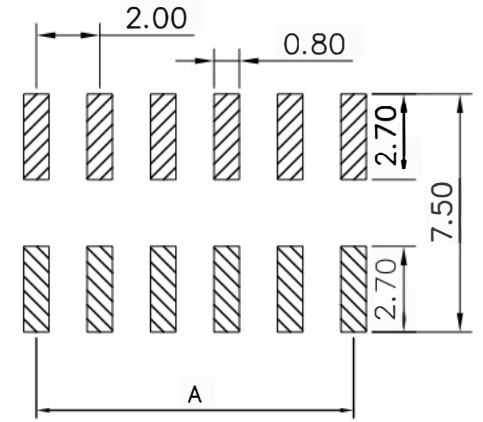

SPECIFICATIONS

Current Rating: 1.5 Amps
 Insulation Resistance: 1000M Ω Min
 Contact Resistance: 20mΩ Max
 Withstanding Voltage: AC 500V
 Operation Temperature: -40° to +105°
 Contact Material: Brass
 Standard: PA6T
 Insulator Material: polyester
 Contact Plating: Gold Flash
 Max. Processing Temp: 240° C for 30-60 seconds
 (260° C for 5 seconds)

RECOMMEND P. C. B LAYOUT
 PCE TOLERANCE: ±0.05 (TOF VIEW)

深圳市虹成电子有限公司

UNLESS OTHERWISE SPECIFIED TOLERANCE
 X : ±0.30 X° : ±5°
 X.X : ±0.25 X.X° : ±1°
 X.XX : ±0.20 X.XX° : ±0.5°

DRAWN NAME: 2.0FH H4.3 2xnPin SMT W4.5 U型 PC6.2 PB4.6 6T

SIZE	A4	SCALE	N:1	PRUCT NO.	HC-PM200-4.3H-2x14PS
REV	A	UNIT	mm	PROJECT	PAGE 1/1

CHECKED: 陈超凡 2023/03/23 CHECKED: / / APPROVED: / /

No. of	DIM. A	DIM. B	No. of	DIM. A	DIM. B	No. of	DIM. A	DIM. B	No. of	DIM. A	DIM. B
1	0.00	2.00	11	20.00	22.00	21	40.00	42.00	31	60.00	62.00
2	2.00	4.00	12	22.00	24.00	22	42.00	44.00	32	62.00	64.00
3	4.00	6.00	13	24.00	26.00	23	44.00	46.00	33	64.00	66.00
4	6.00	8.00	14	26.00	28.00	24	46.00	48.00	34	66.00	68.00
5	8.00	10.00	15	28.00	30.00	25	48.00	50.00	35	68.00	70.00
6	10.00	12.00	16	30.00	32.00	26	50.00	52.00	36	70.00	72.00
7	12.00	14.00	17	32.00	34.00	27	52.00	54.00	37	72.00	74.00
8	14.00	16.00	18	34.00	36.00	28	54.00	56.00	38	74.00	76.00
9	16.00	18.00	19	36.00	38.00	29	56.00	58.00	39	76.00	78.00
10	18.00	20.00	20	38.00	40.00	30	58.00	60.00	40	78.00	80.00