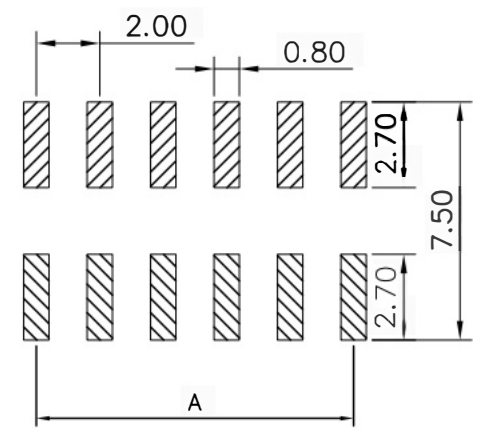

SPECIFICATIONS

Current Rating: 1.5 Amps
 Insulation Resistance: 1000M Ω Min
 Contact Resistance: 20mΩ Max
 Withstanding Voltage: AC 500V
 Operation Temperature: -40° to +105°
 Contact Material: Brass
 Standard: PA6T
 Insulator Material: polyester
 Contact Plating: Gold Flash
 Max. Processing Temp: 240° C for 30-60 seconds
 (260° C for 5 seconds)

RECOMMEND P. C. B LAYOUT
 PCB TOLERANCE: ±0.05 (TOP VIEW)

深圳市虹成电子有限公司

UNLESS OTHERWISE SPECIFIED TOLERANCE
 X : ±0.30 X° : ±5°
 X.X : ±0.25 X.X° : ±1°
 X.XX : ±0.20 X.XX° : ±0.5°

DRAWN NAME: 2.0FH H4.3 2xnPin SMT W4.5 U型 PC6.2 PB4.6 6T

SIZE	A4	SCALE	N:1	PRDUCT NO.	HC-PM200-4.3H-2x17PS
REV	A	UNIT	mm	PROJECT	PAGE 1/1

CHECKED: 陈超凡 2023/03/23 CHECKED: / / APPROVED: / /

No. of	DIM. A	DIM. B	No. of	DIM. A	DIM. B	No. of	DIM. A	DIM. B	No. of	DIM. A	DIM. B
	0.00	2.00	11	20.00	22.00	21	40.00	42.00	31	60.00	62.00
2	2.00	4.00	12	22.00	24.00	22	42.00	44.00	32	62.00	64.00
3	4.00	6.00	13	24.00	26.00	23	44.00	46.00	33	64.00	66.00
4	6.00	8.00	14	26.00	28.00	24	46.00	48.00	34	66.00	68.00
5	8.00	10.00	15	28.00	30.00	25	48.00	50.00	35	68.00	70.00
6	10.00	12.00	16	30.00	32.00	26	50.00	52.00	36	70.00	72.00
7	12.00	14.00	17	32.00	34.00	27	52.00	54.00	37	72.00	74.00
8	14.00	16.00	18	34.00	36.00	28	54.00	56.00	38	74.00	76.00
9	16.00	18.00	19	36.00	38.00	29	56.00	58.00	39	76.00	78.00
10	18.00	20.00	20	38.00	40.00	30	58.00	60.00	40	78.00	80.00