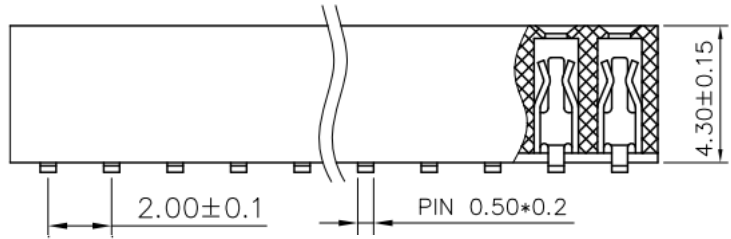

### SPECIFICATIONS

Current Rating: 1.5 Amps  
 Insulation Resistance: 1000M Ω Min  
 Contact Resistance: 20mΩ Max  
 Withstanding Voltage: AC 500V  
 Operation Temperature: -40° to +105°  
 Contact Material: Brass  
 Standard: PA6T  
 Insulator Material: polyester  
 Contact Plating: Gold Flash  
 Max. Processing Temp: 240° C for 30-60 seconds  
 (260° C for 5 seconds)

RECOMMEND P. C. B LAYOUT  
 PCB TOLERANCE: ±0.05 (TOP VIEW)