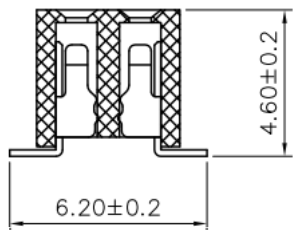

### SPECIFICATIONS

Current Rating: 1.5 Amps  
 Insulation Resistance: 1000M Ω Min  
 Contact Resistance: 20mΩ Max  
 Withstanding Voltage: AC 500V  
 Operation Temperature: -40° to +105°  
 Contact Material: Brass  
 Standard: PA6T  
 Insulator Material: polyester  
 Contact Plating: Gold Flash  
 Max. Processing Temp: 240° C for 30-60 seconds  
 (260° C for 5 seconds)

RECOMMEND P. C. B LAYOUT  
 PCB TOLERANCE: ±0.05 (TOP VIEW)

# 深圳市虹成电子有限公司

UNLESS OTHERWISE SPECIFIED TOLERANCE  
 X : ±0.30 X° : ±5°  
 X.X : ±0.25 X.X° : ±1°  
 X.XX : ±0.20 X.XX° : ±0.5°

DRAWN NAME: 2.0FH H4.3 2xnPin SMT W4.5 U型 PC6.2 PB4.6 6T  
 SIZE A4 SCALE N:1 PROUCT NO. HC-PM200-4.3H-2x2PS  
 REV A UNIT mm PROJECT PAGE 1/1