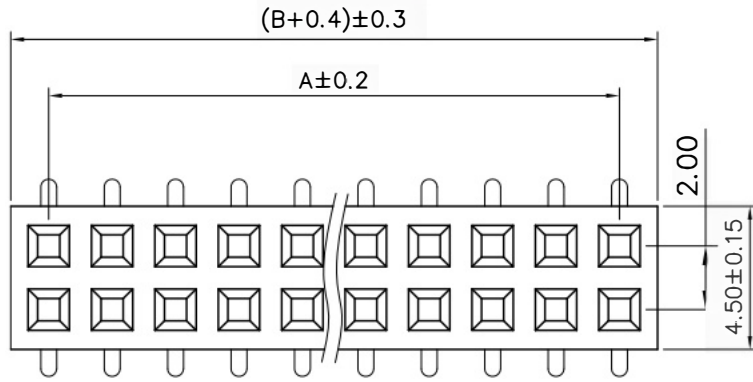

### SPECIFICATIONS

Current Rating: 1.5 Amps  
 Insulation Resistance: 1000M Ω Min  
 Contact Resistance: 20mΩ Max  
 Withstanding Voltage: AC 500V  
 Operation Temperature: -40° to +105°  
 Contact Material: Brass  
 Standard: PA6T  
 Insulator Material: polyester  
 Contact Plating: Gold Flash  
 Max. Processing Temp: 240° C for 30-60 seconds  
 (260° C for 5 seconds)

RECOMMEND P. C. B LAYOUT  
 PCB TOLERANCE: ±0.05 (TOP VIEW)