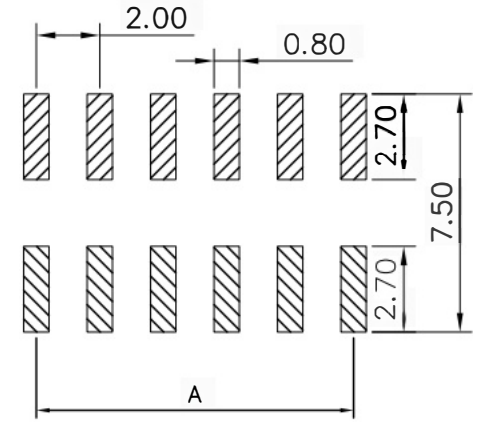

### SPECIFICATIONS

Current Rating: 1.5 Amps  
 Insulation Resistance: 1000M Ω Min  
 Contact Resistance: 20mΩ Max  
 Withstanding Voltage: AC 500V  
 Operation Temperature: -40° to +105°  
 Contact Material: Brass  
 Standard: PA6T  
 Insulator Material: polyester  
 Contact Plating: Gold Flash  
 Max. Processing Temp: 240° C for 30-60 seconds  
 (260° C for 5 seconds)

RECOMMEND P. C. B LAYOUT  
 PCB TOLERANCE: ±0.05 (TOP VIEW)

# 深圳市虹成电子有限公司

UNLESS OTHERWISE SPECIFIED TOLERANCE  
 X : ±0.30 X° : ±5°  
 X.X : ±0.25 X.X° : ±1°  
 X.XX : ±0.20 X.XX° : ±0.5°

DRAWN NAME: 2.0FH H4.3 2xnPin SMT W4.5 U型 PC6.2 PB4.6 6T  
 SIZE A4 SCALE N:1 PROUCT NO. HC-PM200-4.3H-2x2PS  
 REV A UNIT mm PROJECT PAGE 1/1