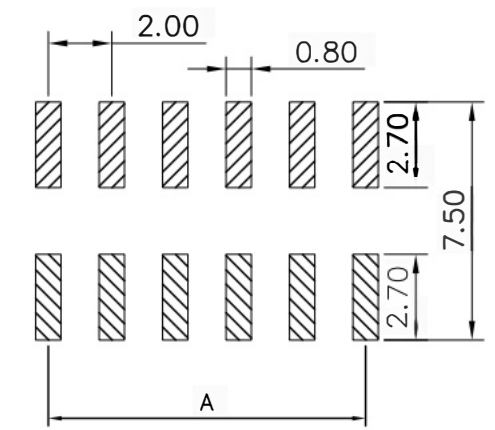

### SPECIFICATIONS

Current Rating: 1.5 Amps  
 Insulation Resistance: 1000M Ω Min  
 Contact Resistance: 20mΩ Max  
 Withstanding Voltage: AC 500V  
 Operation Temperature: -40° to +105°  
 Contact Material: Brass  
 Standard: PA6T  
 Insulator Material: polyester  
 Contact Plating: Gold Flash  
 Max. Processing Temp: 240° C for 30-60 seconds  
 (260° C for 5 seconds)

RECOMMEND P. C. B LAYOUT  
 PCB TOLERANCE: ±0.05 (TOP VIEW)

# 深圳市虹成电子有限公司

UNLESS OTHERWISE SPECIFIED TOLERANCE  
 X : ±0.30 X° : ±5°  
 X.X : ±0.25 X.X° : ±1°  
 X.XX : ±0.20 X.XX° : ±0.5°

DRAWN NAME: 2.0FH H4.3 2xnPin SMT W4.5 U型 PC6.2 PB4.6 6T

SIZE	A4	SCALE	N:1	PRUCT NO.	HC-PM200-4.3H-2x3PS
REV	A	UNIT	mm	PROJECT	PAGE 1/1