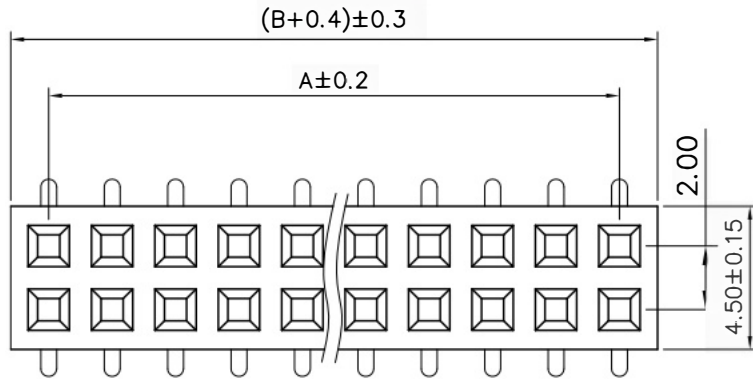

SPECIFICATIONS

Current Rating: 1.5 Amps
 Insulation Resistance: 1000M Ω Min
 Contact Resistance: 20mΩ Max
 Withstanding Voltage: AC 500V
 Operation Temperature: -40° to +105°
 Contact Material: Brass
 Standard: PA6T
 Insulator Material: polyester
 Contact Plating: Gold Flash
 Max. Processing Temp: 240° C for 30-60 seconds
 (260° C for 5 seconds)