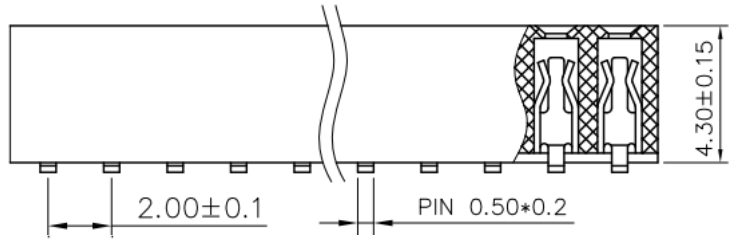

SPECIFICATIONS

Current Rating: 1.5 Amps
 Insulation Resistance: 1000M Ω Min
 Contact Resistance: 20mΩ Max
 Withstanding Voltage: AC 500V
 Operation Temperature: -40° to +105°
 Contact Material: Brass
 Standard: PA6T
 Insulator Material: polyester
 Contact Plating: Gold Flash
 Max. Processing Temp: 240° C for 30-60 seconds
 (260° C for 5 seconds)

RECOMMEND P. C. B LAYOUT
 PCE TOLERANCE: ±0.05 (TOF VIEW)

深圳市虹成电子有限公司

UNLESS OTHERWISE SPECIFIED TOLERANCE
 X : ±0.30 X° : ±5°
 X.X : ±0.25 X.X° : ±1°
 X.XX : ±0.20 X.XX° : ±0.5°

DRAWN NAME: 2.0FH H4.3 2xnPin SMT W4.5 U型 PC6.2 PB4.6 6T
 SIZE A4 SCALE N:1 PROUCT NO. HC-PM200-4.3H-2x6PS
 REV A UNIT mm PROJECT PAGE 1/1