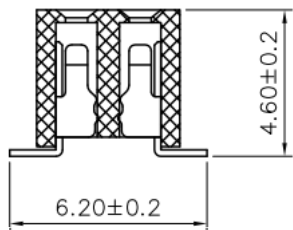

SPECIFICATIONS

Current Rating: 1.5 Amps
 Insulation Resistance: 1000M Ω Min
 Contact Resistance: 20mΩ Max
 Withstanding Voltage: AC 500V
 Operation Temperature: -40° to +105°
 Contact Material: Brass
 Standard: PA6T
 Insulator Material: polyester
 Contact Plating: Gold Flash
 Max. Processing Temp: 240° C for 30-60 seconds
 (260° C for 5 seconds)

RECOMMEND P. C. B LAYOUT
 PCE TOLERANCE: ±0.05 (TOF VIEW)

深圳市虹成电子有限公司

UNLESS OTHERWISE SPECIFIED TOLERANCE
 X : ±0.30 X° : ±5°
 X.X : ±0.25 X.X° : ±1°
 X.XX : ±0.20 X.XX° : ±0.5°

DRAWN NAME: 2.0FH H4.3 2xnPin SMT W4.5 U型 PC6.2 PB4.6 6T
 SIZE A4 SCALE N:1 PROUCT NO. HC-PM200-4.3H-2x6PS
 REV A UNIT mm PROJECT PAGE 1/1