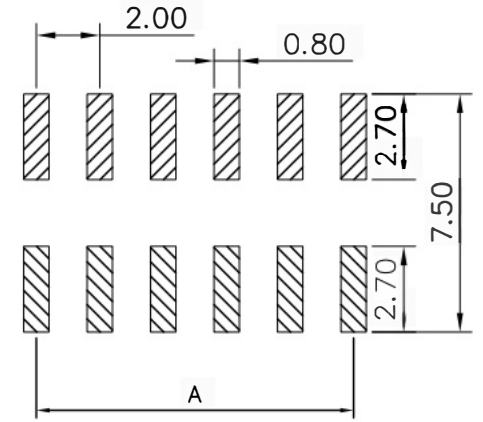

SPECIFICATIONS

Current Rating: 1.5 Amps
 Insulation Resistance: 1000M Ω Min
 Contact Resistance: 20mΩ Max
 Withstanding Voltage: AC 500V
 Operation Temperature: -40° to +105°
 Contact Material: Brass
 Standard: PA6T
 Insulator Material: polyester
 Contact Plating: Gold Flash
 Max. Processing Temp: 240° C for 30-60 seconds
 (260° C for 5 seconds)

RECOMMEND P. C. B LAYOUT
 PCE TOLERANCE: ±0.05 (TOF VIEW)

深圳市虹成电子有限公司

UNLESS OTHERWISE SPECIFIED TOLERANCE
 X : ±0.30 X° : ±5°
 X.X : ±0.25 X.X° : ±1°
 X.XX : ±0.20 X.XX° : ±0.5°

DRAWN NAME: 2.0FH H4.3 2xnPin SMT W4.5 U型 PC6.2 PB4.6 6T
 SIZE A4 SCALE N:1 PROUCT NO. HC-PM200-4.3H-2x6PS
 REV A UNIT mm PROJECT PAGE 1/1