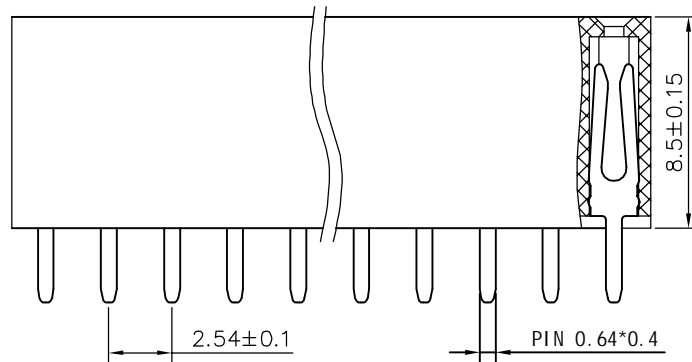

SPECIFICATIONS

Current Rating: 3Amps
 Insulation Resistance: 1000MΩ Min
 Contact Resistance: 20mΩ Max
 Withstanding Voltage: AC 1000V
 Operation Temperature: -40 ° to +105 °
 Contact Material: Brass
 Standard: 6T
 Insulator Material: Polyester
 Contact Plating: Gold Flash
 Max. Processing Temp: 200 ° C for 30-60 seconds
 (260 ° C for 5 seconds)

深圳市虹成电子有限公司

No. of	DIM. A	DIM. B	No. of	DIM. A	DIM. B	No. of	DIM. A	DIM. B	No. of	DIM. A	DIM. B
1	0.00	2.54	11	25.40	27.94	21	50.80	53.34	31	76.20	78.74
2	2.54	5.08	12	27.94	30.48	22	53.34	55.88	32	78.74	81.28
3	5.08	7.62	13	30.48	33.02	23	55.88	58.42	33	81.28	83.82
4	7.62	10.16	14	33.02	35.56	24	58.42	60.96	34	83.82	86.36
5	10.16	12.70	15	35.56	38.10	25	60.96	63.50	35	86.36	88.90
6	12.70	15.24	16	38.10	40.64	26	63.50	66.04	36	88.90	91.44
7	15.24	17.78	17	40.64	43.18	27	66.04	68.58	37	91.44	93.98
8	17.78	20.32	18	43.18	45.72	28	68.58	71.12	38	93.98	96.52
9	20.32	22.86	19	45.72	48.26	29	71.12	73.66	39	96.52	99.06
10	22.86	25.40	20	48.26	50.80	30	73.66	76.20	40	99.06	101.60

UNLESS OTHERWISE SPECIFIED TOLERANCE		DRAWING NAME: 2.54FH 2xnPin H8.5 DIP		GYS	
X : ±0.3	X° : ±5°	SIZE	A4	SCALE	N:1
X.X : ±0.2	X.X° : ±1°	REV	A	UNIT	mm
X.XX : ±0.1	X.XX° : ±0.5°	PROJECT NO.	HC-PM254-8.5H-2x12PZ		PROJECT
CHECKED: LI BEI LIN 12/03/07		APPROVED: / /		PAGE 1/1	