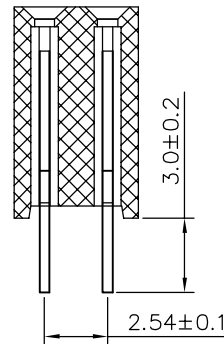

SPECIFICATIONS

Current Rating: 3Amps
 Insulation Resistance: 1000MΩ Min
 Contact Resistance: 20mΩ Max
 Withstanding Voltage: AC 1000V
 Operation Temperature: -40 ° to +105 °
 Contact Material: Brass
 Standard: 6T
 Insulator Material: Polyester
 Contact Plating: Gold Flash
 Max. Processing Temp: 200 ° C for 30-60 seconds
 (260 ° C for 5 seconds)

深圳市虹成电子有限公司

No. of	DIM. A	DIM. B	No. of	DIM. A	DIM. B	No. of	DIM. A	DIM. B	No. of	DIM. A	DIM. B
1	0.00	2.54	11	25.40	27.94	21	50.80	53.34	31	76.20	78.74
2	2.54	5.08	12	27.94	30.48	22	53.34	55.88	32	78.74	81.28
3	5.08	7.62	13	30.48	33.02	23	55.88	58.42	33	81.28	83.82
4	7.62	10.16	14	33.02	35.56	24	58.42	60.96	34	83.82	86.36
5	10.16	12.70	15	35.56	38.10	25	60.96	63.50	35	86.36	88.90
6	12.70	15.24	16	38.10	40.64	26	63.50	66.04	36	88.90	91.44
7	15.24	17.78	17	40.64	43.18	27	66.04	68.58	37	91.44	93.98
8	17.78	20.32	18	43.18	45.72	28	68.58	71.12	38	93.98	96.52
9	20.32	22.86	19	45.72	48.26	29	71.12	73.66	39	96.52	99.06
10	22.86	25.40	20	48.26	50.80	30	73.66	76.20	40	99.06	101.60

UNLESS OTHERWISE SPECIFIED TOLERANCE		DRAWING NAME: 2.54FH 2xnPin H8.5 DIP		GYS	
X : ±0.3	X° : ±5°	SIZE	A4	SCALE	N:1
X.X : ±0.2	X.X° : ±1°	REV	A	UNIT	mm
X.XX : ±0.1	X.XX° : ±0.5°	PROJECT NO.	HC-PM254-8.5H-2x12PZ		PROJECT
CHECKED: LI BEI LIN 12/03/07		APPROVED: / /		PAGE 1/1	