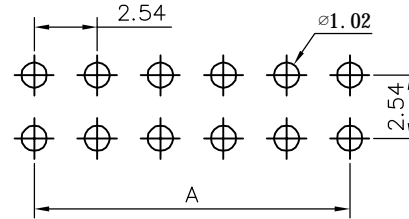

SPECIFICATIONS

Current Rating: 3Amps
 Insulation Resistance: 1000MΩ Min
 Contact Resistance: 20mΩ Max
 Withstanding Voltage: AC 1000V
 Operation Temperature: -40 ° to +105 °
 Contact Material: Brass
 Standard: 6T
 Insulator Material: Polyester
 Contact Plating: Gold Flash
 Max. Processing Temp: 200 ° C for 30-60 seconds
 (260 ° C for 5 seconds)

深圳市虹成电子有限公司

No. of	DIM. A	DIM. B	No. of	DIM. A	DIM. B	No. of	DIM. A	DIM. B	No. of	DIM. A	DIM. B
1	0.00	2.54	11	25.40	27.94	21	50.80	53.34	31	76.20	78.74
2	2.54	5.08	12	27.94	30.48	22	53.34	55.88	32	78.74	81.28
3	5.08	7.62	13	30.48	33.02	23	55.88	58.42	33	81.28	83.82
4	7.62	10.16	14	33.02	35.56	24	58.42	60.96	34	83.82	86.36
5	10.16	12.70	15	35.56	38.10	25	60.96	63.50	35	86.36	88.90
6	12.70	15.24	16	38.10	40.64	26	63.50	66.04	36	88.90	91.44
7	15.24	17.78	17	40.64	43.18	27	66.04	68.58	37	91.44	93.98
8	17.78	20.32	18	43.18	45.72	28	68.58	71.12	38	93.98	96.52
9	20.32	22.86	19	45.72	48.26	29	71.12	73.66	39	96.52	99.06
10	22.86	25.40	20	48.26	50.80	30	73.66	76.20	40	99.06	101.60