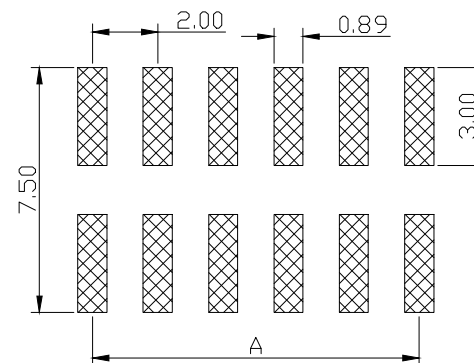

# SPECIFICATIONS

Current Rating: 1.5 Amps  
 Insulation Resistance: 1000MΩ Min  
 Contact Resistance: 20mΩ Max  
 Withstanding Voltage: AC 500V  
 Operation Temperature: -40° to +105°  
 Contact Material: Brass  
 Standard: PA6T  
 Insulator Material: Polyester  
 Contact Plating: Gold Flash  
 Max. Processing Temp: 240° C for 30-60 seconds  
 (260° C for 5 seconds)

RECOMMEND P. C. B LAYOUT

PCB TOLERANCE: ±0.05 (TOP VIEW)

# 深圳市虹成电子有限公司

UNLESS OTHERWISE SPECIFIED TOLERANCE  
 X : ±0.30 X° : ±5°  
 X.X : ±0.25 X.X° : ±1°  
 X.XX : ±0.20 X.XX° : ±0.5°

DRAWN NAME: 2.0PH H2.0 2xPin SMT PC6.5 PA4.0 PB2.5 L8.2 6T  
 SIZE A4 SCALE N:1 PROUCT NO. HC-PZ200-8. 2L-2x6PS  
 REV A UNIT mm PROJECT PAGE 1/1