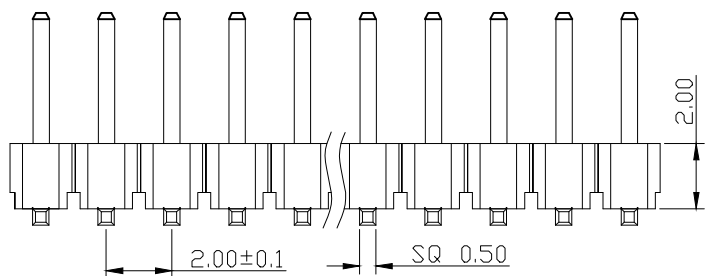

# SPECIFICATIONS

Current Rating: 1.5 Amps  
 Insulation Resistance: 1000MΩ Min  
 Contact Resistance: 20mΩ Max  
 Withstanding Voltage: AC 500V  
 Operation Temperature: -40° to +105°  
 Contact Material: Brass  
 Standard: PA6T  
 Insulator Material: Polyester  
 Contact Plating: Gold Flash  
 Max. Processing Temp: 240° C for 30-60 seconds  
 (260° C for 5 seconds)