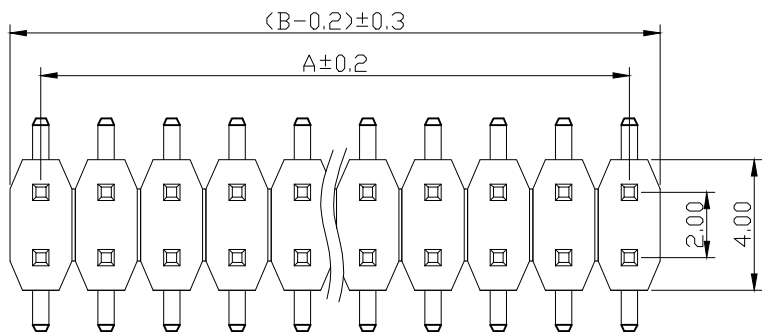

# SPECIFICATIONS

Current Rating: 1.5 Amps  
 Insulation Resistance: 1000MΩ Min  
 Contact Resistance: 20mΩ Max  
 Withstanding Voltage: AC 500V  
 Operation Temperature: -40° to +105°  
 Contact Material: Brass  
 Standard: PA6T  
 Insulator Material: Polyester  
 Contact Plating: Gold Flash  
 Max. Processing Temp: 240° C for 30-60 seconds  
 (260° C for 5 seconds)

RECOMMEND P. C. B LAYOUT

PCB TOLERANCE: ±0.05 (TOP VIEW)