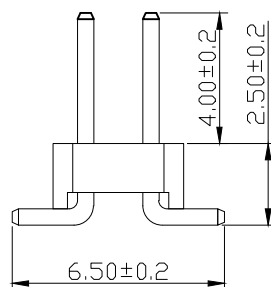

# SPECIFICATIONS

Current Rating: 1.5 Amps  
 Insulation Resistance: 1000MΩ Min  
 Contact Resistance: 20mΩ Max  
 Withstanding Voltage: AC 500V  
 Operation Temperature: -40° to +105°  
 Contact Material: Brass  
 Standard: PA6T  
 Insulator Material: Polyester  
 Contact Plating: Gold Flash  
 Max. Processing Temp: 240° C for 30-60 seconds  
 (260° C for 5 seconds)

RECOMMEND P. C. B LAYOUT

PCB TOLERANCE: ±0.05 (TOP VIEW)

# 深圳市虹成电子有限公司

UNLESS OTHERWISE SPECIFIED TOLERANCE  
 X : ±0.30 X° : ±5°  
 X.X : ±0.25 X.X° : ±1°  
 X.XX : ±0.20 X.XX° : ±0.5°

DRAWN NAME: 2.0PH H2.0 2xPin SMT PC6.5 PA4.0 PB2.5 L8.2 6T  
 SIZE A4 SCALE N:1 PROUCT NO. HC-PZ200-8. 2L-2x6PS  
 REV A UNIT mm PROJECT PAGE 1/1