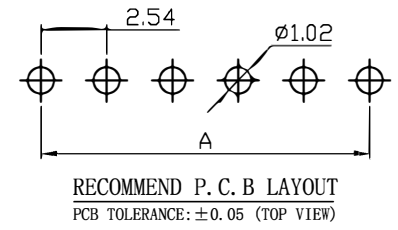

# SPECIFICATIONS

Current Rating: 3Amps  
 Insulation Resistance: 1000MΩ Min  
 Contact Resistance: 20mΩ Max  
 Withstanding Voltage: AC 1000V  
 Operation Temperature: -40° to +105°  
 Contact Material: Brass  
 Standard: 6T  
 Insulator Material: Polyester  
 Contact Plating: Gold Flash  
 Max. Processing Temp: 200° C for 30-60seconds  
 (260° C for 5seconds)

## 深圳市虹成电子有限公司

No. of	DIM. A	DIM. B	No. of	DIM. A	DIM. B	No. of	DIM. A	DIM. B	No. of	DIM. A	DIM. B
1	0.00	2.54	11	25.40	27.94	21	50.80	53.34	31	76.20	78.74
2	2.54	5.08	12	27.94	30.48	22	53.34	55.88	32	78.74	81.28
3	5.08	7.62	13	30.48	33.02	23	55.88	58.42	33	81.28	83.82
4	7.62	10.16	14	33.02	35.56	24	58.42	60.96	34	83.82	86.36
5	10.16	12.70	15	35.56	38.10	25	60.96	63.50	35	86.36	88.90
6	12.70	15.24	16	38.10	40.64	26	63.50	66.04	36	88.90	91.44
7	15.24	17.78	17	40.64	43.18	27	66.04	68.58	37	91.44	93.98
8	17.78	20.32	18	43.18	45.72	28	68.58	71.12	38	93.98	96.52
9	20.32	22.86	19	45.72	48.26	29	71.12	73.66	39	96.52	99.06
10	22.86	25.40	20	48.26	50.80	30	73.66	76.20	40	99.06	101.60