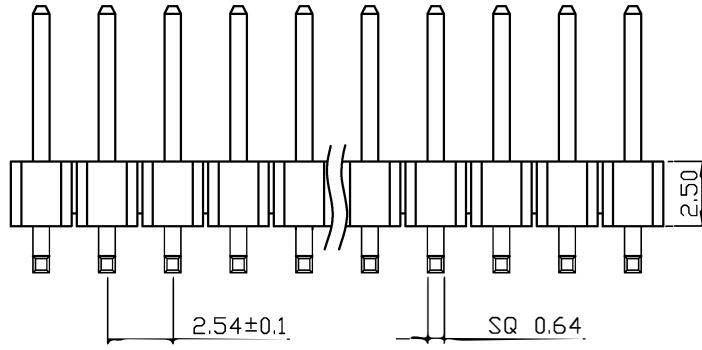

# SPECIFICATIONS

Current Rating: 3Amps  
 Insulation Resistance: 1000MΩ Min  
 Contact Resistance: 20mΩ Max  
 Withstanding Voltage: AC 1000V  
 Operation Temperature: -40° to +105°  
 Contact Material: Brass  
 Standard: 6T  
 Insulator Material: Polyester  
 Contact Plating: Gold Flash  
 Max. Processing Temp: 200° C for 30-60seconds  
 (260° C for 5seconds)

## 深圳市虹成电子有限公司

No. of	DIM. A	DIM. B	No. of	DIM. A	DIM. B	No. of	DIM. A	DIM. B	No. of	DIM. A	DIM. B
1	0.00	2.54	11	25.40	27.94	21	50.80	53.34	31	76.20	78.74
2	2.54	5.08	12	27.94	30.48	22	53.34	55.88	32	78.74	81.28
3	5.08	7.62	13	30.48	33.02	23	55.88	58.42	33	81.28	83.82
4	7.62	10.16	14	33.02	35.56	24	58.42	60.96	34	83.82	86.36
5	10.16	12.70	15	35.56	38.10	25	60.96	63.50	35	86.36	88.90
6	12.70	15.24	16	38.10	40.64	26	63.50	66.04	36	88.90	91.44
7	15.24	17.78	17	40.64	43.18	27	66.04	68.58	37	91.44	93.98
8	17.78	20.32	18	43.18	45.72	28	68.58	71.12	38	93.98	96.52
9	20.32	22.86	19	45.72	48.26	29	71.12	73.66	39	96.52	99.06
10	22.86	25.40	20	48.26	50.80	30	73.66	76.20	40	99.06	101.60

UNLESS OTHERWISE SPECIFIED TOLERANCE  
 X : ±0.3 X° : ±5°  
 X.X : ±0.2 X.X° : ±1°  
 X.XX : ±0.1 X.XX° : ±0.5°

DRAWN NAME: 2.54PH H2.5 1xnPin 90度 PC3.0 PA6.0 PB4.3 L13.8 PBT 弯凹面

SIZE	A4	SCALE	N:1	PROUCT NO.	HC-PZ254-13.8L-1x40PWA
REV	A	UNIT	mm	PROJECT	PAGE 1/1