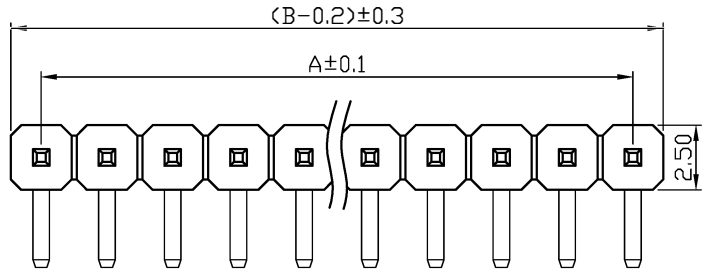

# SPECIFICATIONS

Current Rating: 3Amps  
 Insulation Resistance: 1000MΩ Min  
 Contact Resistance: 20mΩ Max  
 Withstanding Voltage: AC 1000V  
 Operation Temperature: -40° to +105°  
 Contact Material: Brass  
 Standard: 6T  
 Insulator Material: Polyester  
 Contact Plating: Gold Flash  
 Max. Processing Temp: 200° C for 30-60seconds  
 (260° C for 5seconds)

## 深圳市虹成电子有限公司

No. of	DIM. A	DIM. B	No. of	DIM. A	DIM. B	No. of	DIM. A	DIM. B	No. of	DIM. A	DIM. B
1	0.00	2.54	11	25.40	27.94	21	50.80	53.34	31	76.20	78.74
2	2.54	5.08	12	27.94	30.48	22	53.34	55.88	32	78.74	81.28
3	5.08	7.62	13	30.48	33.02	23	55.88	58.42	33	81.28	83.82
4	7.62	10.16	14	33.02	35.56	24	58.42	60.96	34	83.82	86.36
5	10.16	12.70	15	35.56	38.10	25	60.96	63.50	35	86.36	88.90
6	12.70	15.24	16	38.10	40.64	26	63.50	66.04	36	88.90	91.44
7	15.24	17.78	17	40.64	43.18	27	66.04	68.58	37	91.44	93.98
8	17.78	20.32	18	43.18	45.72	28	68.58	71.12	38	93.98	96.52
9	20.32	22.86	19	45.72	48.26	29	71.12	73.66	39	96.52	99.06
10	22.86	25.40	20	48.26	50.80	30	73.66	76.20	40	99.06	101.60

UNLESS OTHERWISE SPECIFIED TOLERANCE  
 X : ±0.3 X° : ±5°  
 X.X : ±0.2 X.X° : ±1°  
 X.XX : ±0.1 X.XX° : ±0.5°

DRAWN NAME: 2.54PH H2.5 1xnPin 90度 PC3.0 PA6.0 PB4.3 L13.8 PBT 弯凹面

SIZE	A4	SCALE	N:1	PROUCT NO.	HC-PZ254-13.8L-1x40PWA
REV	A	UNIT	mm	PROJECT	PAGE 1/1