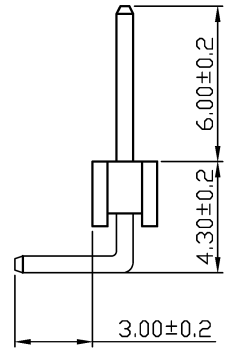

# SPECIFICATIONS

Current Rating: 3Amps  
 Insulation Resistance: 1000MΩ Min  
 Contact Resistance: 20mΩ Max  
 Withstanding Voltage: AC 1000V  
 Operation Temperature: -40° to +105°  
 Contact Material: Brass  
 Standard: 6T  
 Insulator Material: Polyester  
 Contact Plating: Gold Flash  
 Max. Processing Temp: 200° C for 30-60seconds  
 (260° C for 5seconds)

## 深圳市虹成电子有限公司

No. of	DIM. A	DIM. B	No. of	DIM. A	DIM. B	No. of	DIM. A	DIM. B	No. of	DIM. A	DIM. B
1	0.00	2.54	11	25.40	27.94	21	50.80	53.34	31	76.20	78.74
2	2.54	5.08	12	27.94	30.48	22	53.34	55.88	32	78.74	81.28
3	5.08	7.62	13	30.48	33.02	23	55.88	58.42	33	81.28	83.82
4	7.62	10.16	14	33.02	35.56	24	58.42	60.96	34	83.82	86.36
5	10.16	12.70	15	35.56	38.10	25	60.96	63.50	35	86.36	88.90
6	12.70	15.24	16	38.10	40.64	26	63.50	66.04	36	88.90	91.44
7	15.24	17.78	17	40.64	43.18	27	66.04	68.58	37	91.44	93.98
8	17.78	20.32	18	43.18	45.72	28	68.58	71.12	38	93.98	96.52
9	20.32	22.86	19	45.72	48.26	29	71.12	73.66	39	96.52	99.06
10	22.86	25.40	20	48.26	50.80	30	73.66	76.20	40	99.06	101.60

UNLESS OTHERWISE SPECIFIED TOLERANCE  
 X : ±0.3 X° : ±5°  
 X.X : ±0.2 X.X° : ±1°  
 X.XX : ±0.1 X.XX° : ±0.5°

DRAWN NAME: 2.54PH H2.5 1xnPin 90度 PC3.0 PA6.0 PB4.3 L13.8 PBT 弯凹面

SIZE	A4	SCALE	N:1	PROUCT NO.	HC-PZ254-13.8L-1x40PWA
REV	A	UNIT	mm	PROJECT	PAGE 1/1