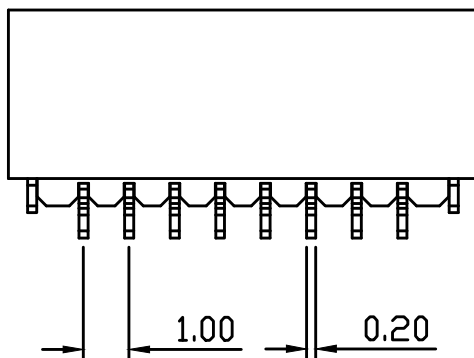

深圳市虹成电子有限公司

UNLESS OTHERWISE, GENERAL TOLERANCE: X. xxx ±0.05 X. xx ±0.15 X. x ±0.25	NAME: 针座1.0卧贴11P	P/N: HCZZ0032-11		
	THIRD ANGLE PROJECTION	UNIT: MM	SCALE: 1:1	SIZE: A4
ANGULAR: X. xx° ±1° X. x° ±3° X. ° ±5°	DRAWN:	CHECKED:	APPROVED: