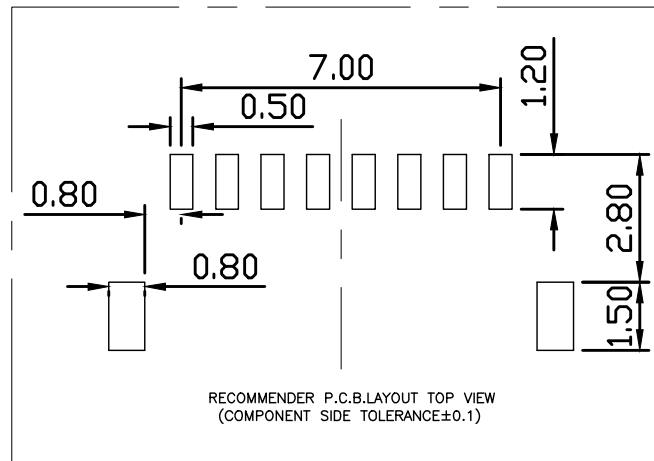

深圳市虹成电子有限公司

UNLESS OTHERWISE, GENERAL TOLERANCE: X. xxx ±0.05 X. xx ±0.15 X. x ±0.25	NAME: 针座1.0卧贴11P	P/N: HCZZ0032-11		
	THIRD ANGLE PROJECTION	UNIT: MM	SCALE: 1:1	SIZE: A4
ANGULAR: X. xx° ±1° X. x° ±3° X. ° ±5°	DRAWN:	CHECKED:	APPROVED: